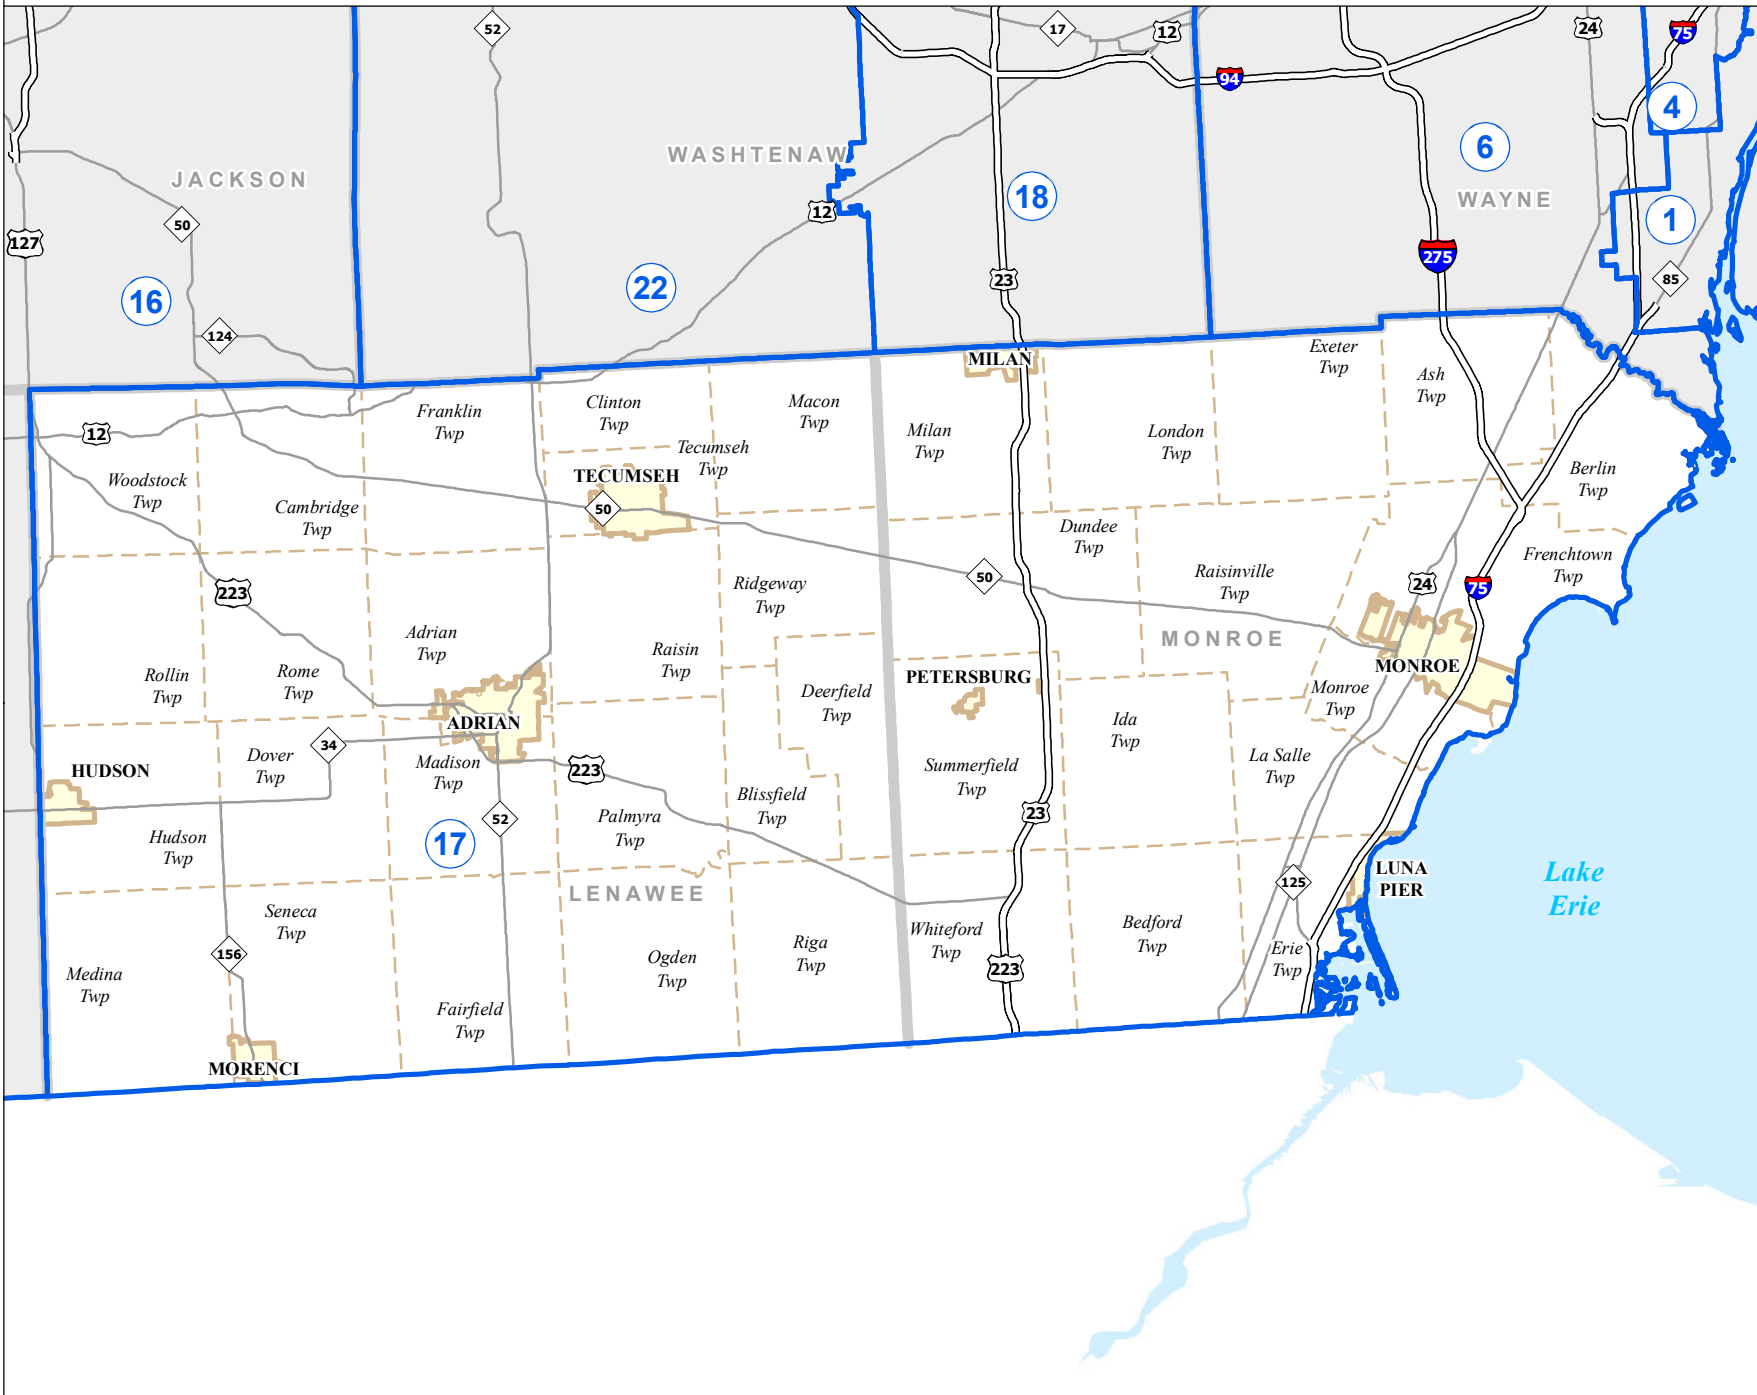

MICHIGAN SENATE DISTRICT 17

2011 Apportionment Plan

0 2.5 5 10 Miles

Legend

- Senate District
- City
- County
- Township
- Freeway
- Highway

Source:
 Base Map:
 Michigan Geographic Framework v11a
 Legislative District Boundaries:
 2011 Apportionment Plan
 (as enacted by PA 129 of 2011)

Michigan State Senate

DISTRICT 17

Lenawee County
Monroe County

Published pursuant to Public Act 129 of 2011
Produced by the Michigan Bureau of Elections
Michigan Department of State
January 2012