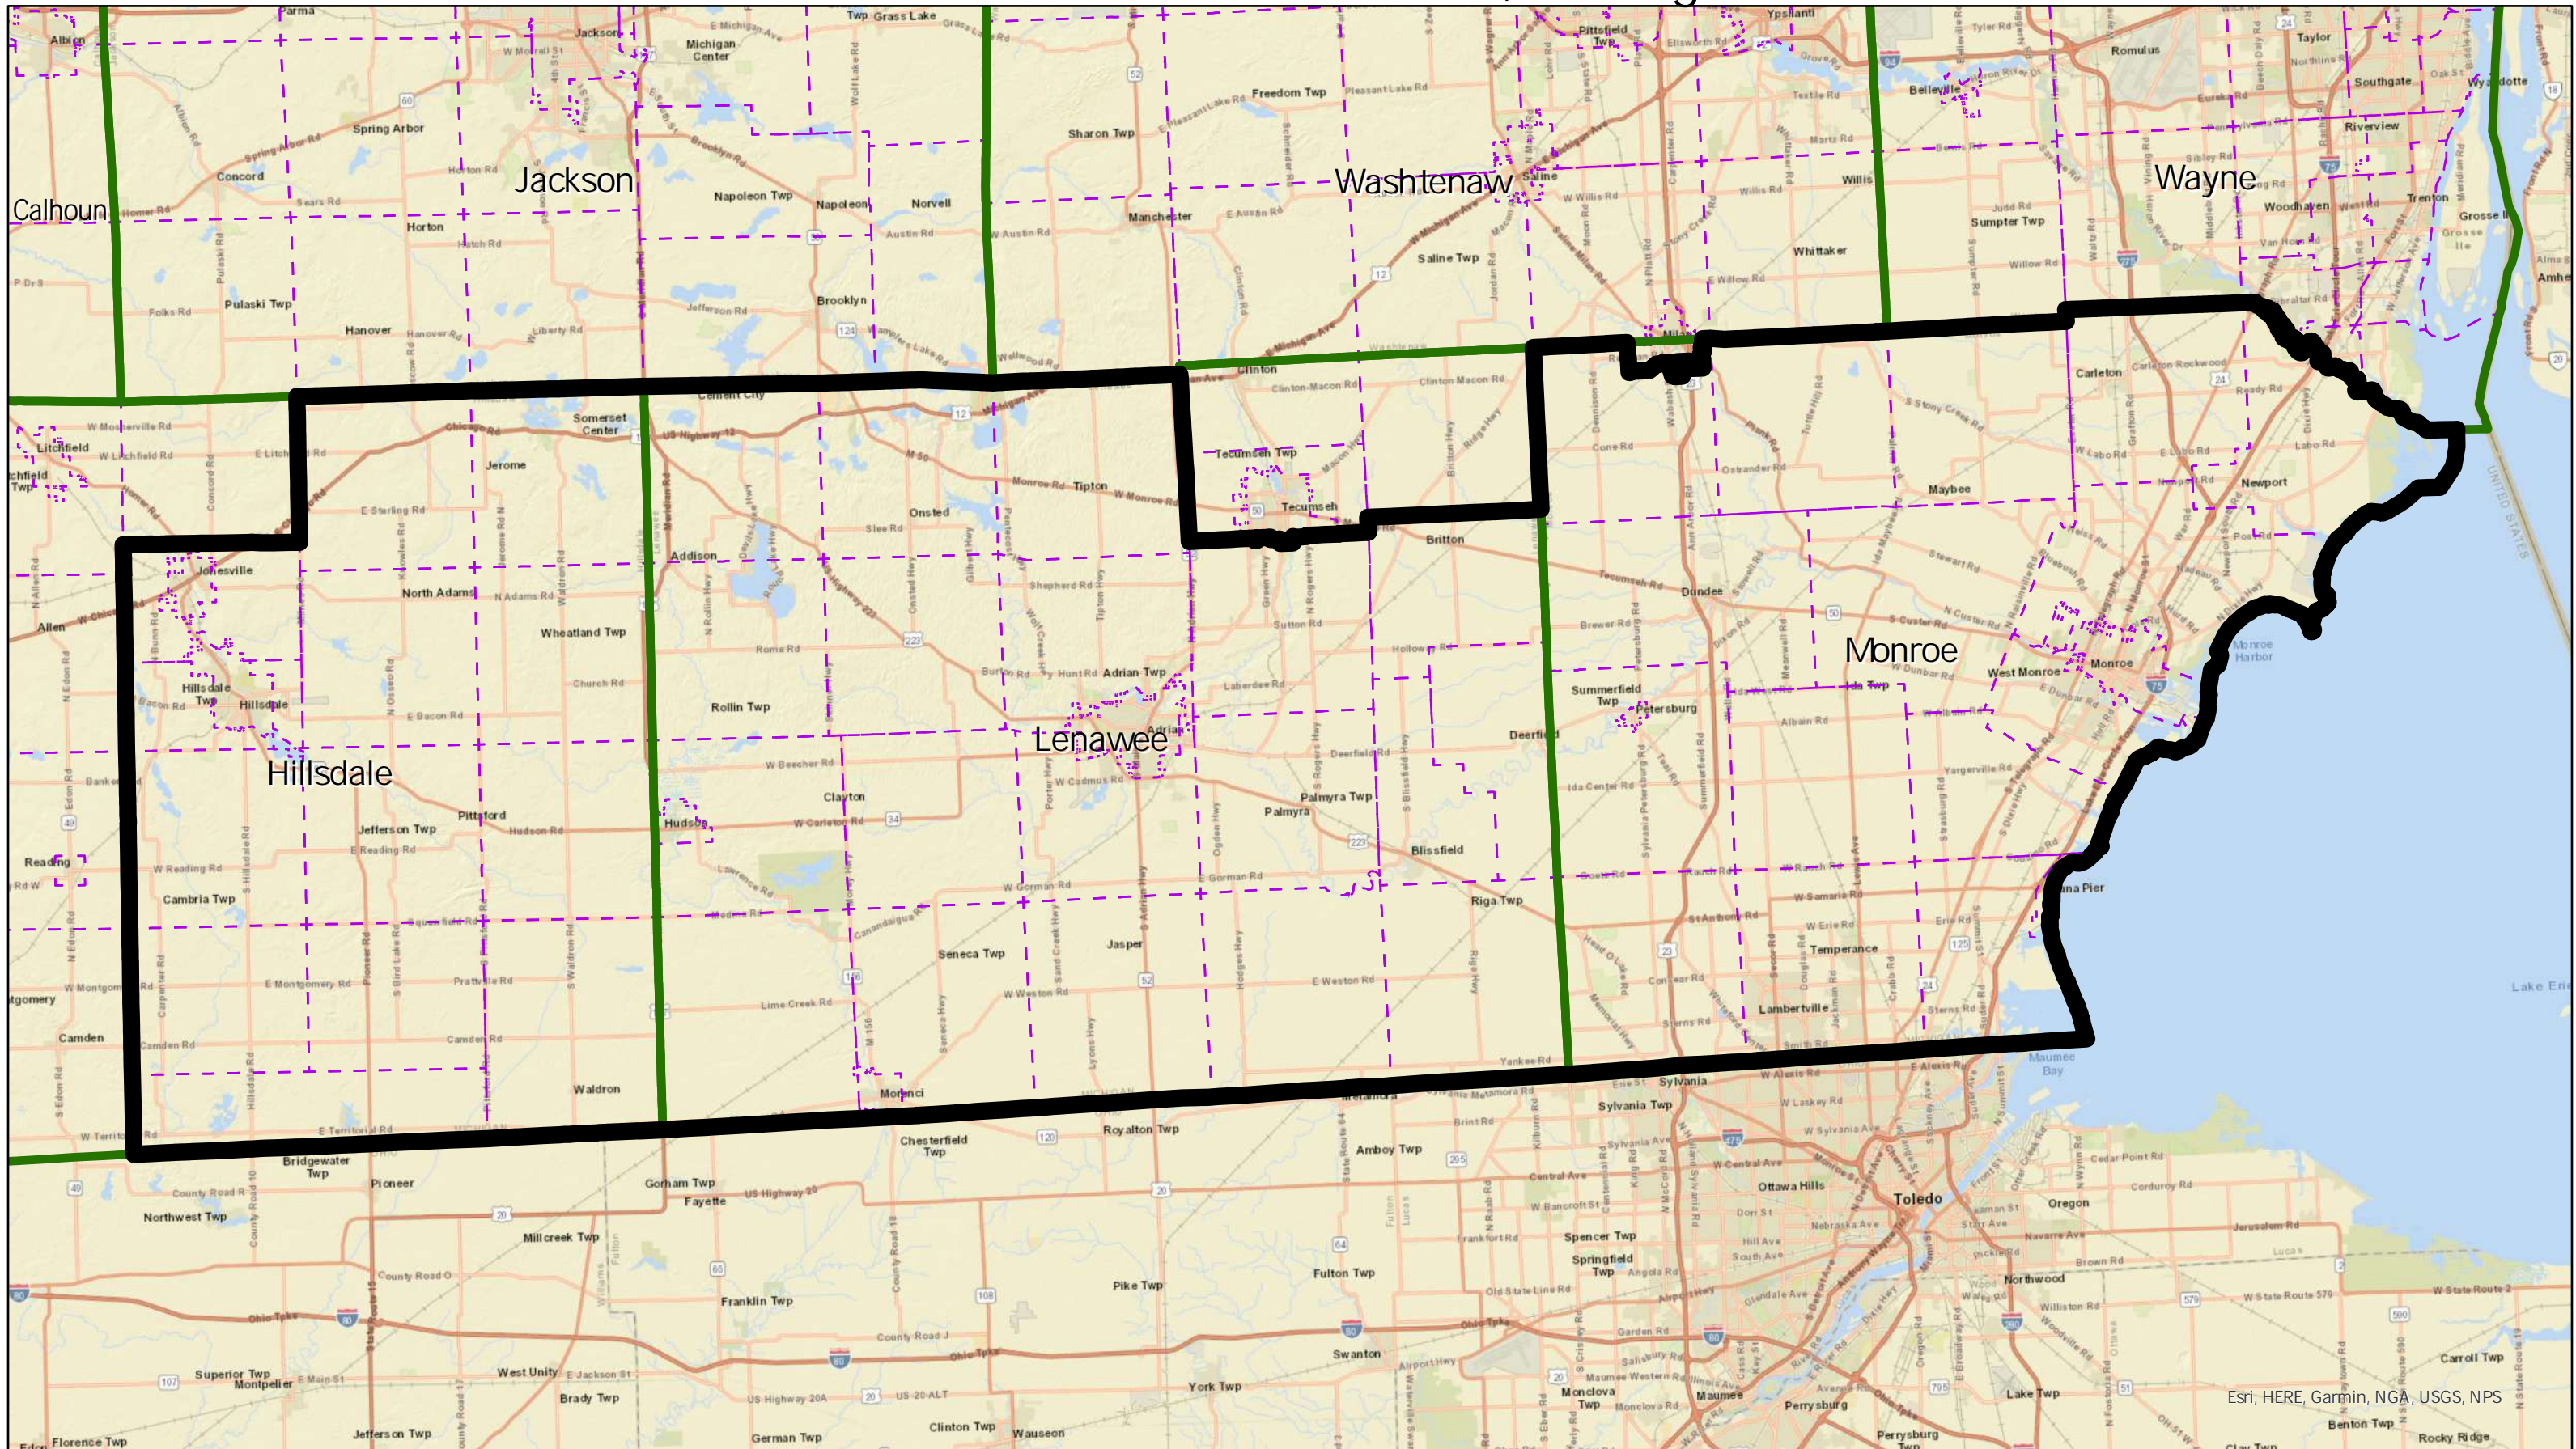

Linden Senate District 16, Michigan

 Linden Senate Districts  Counties  Townships