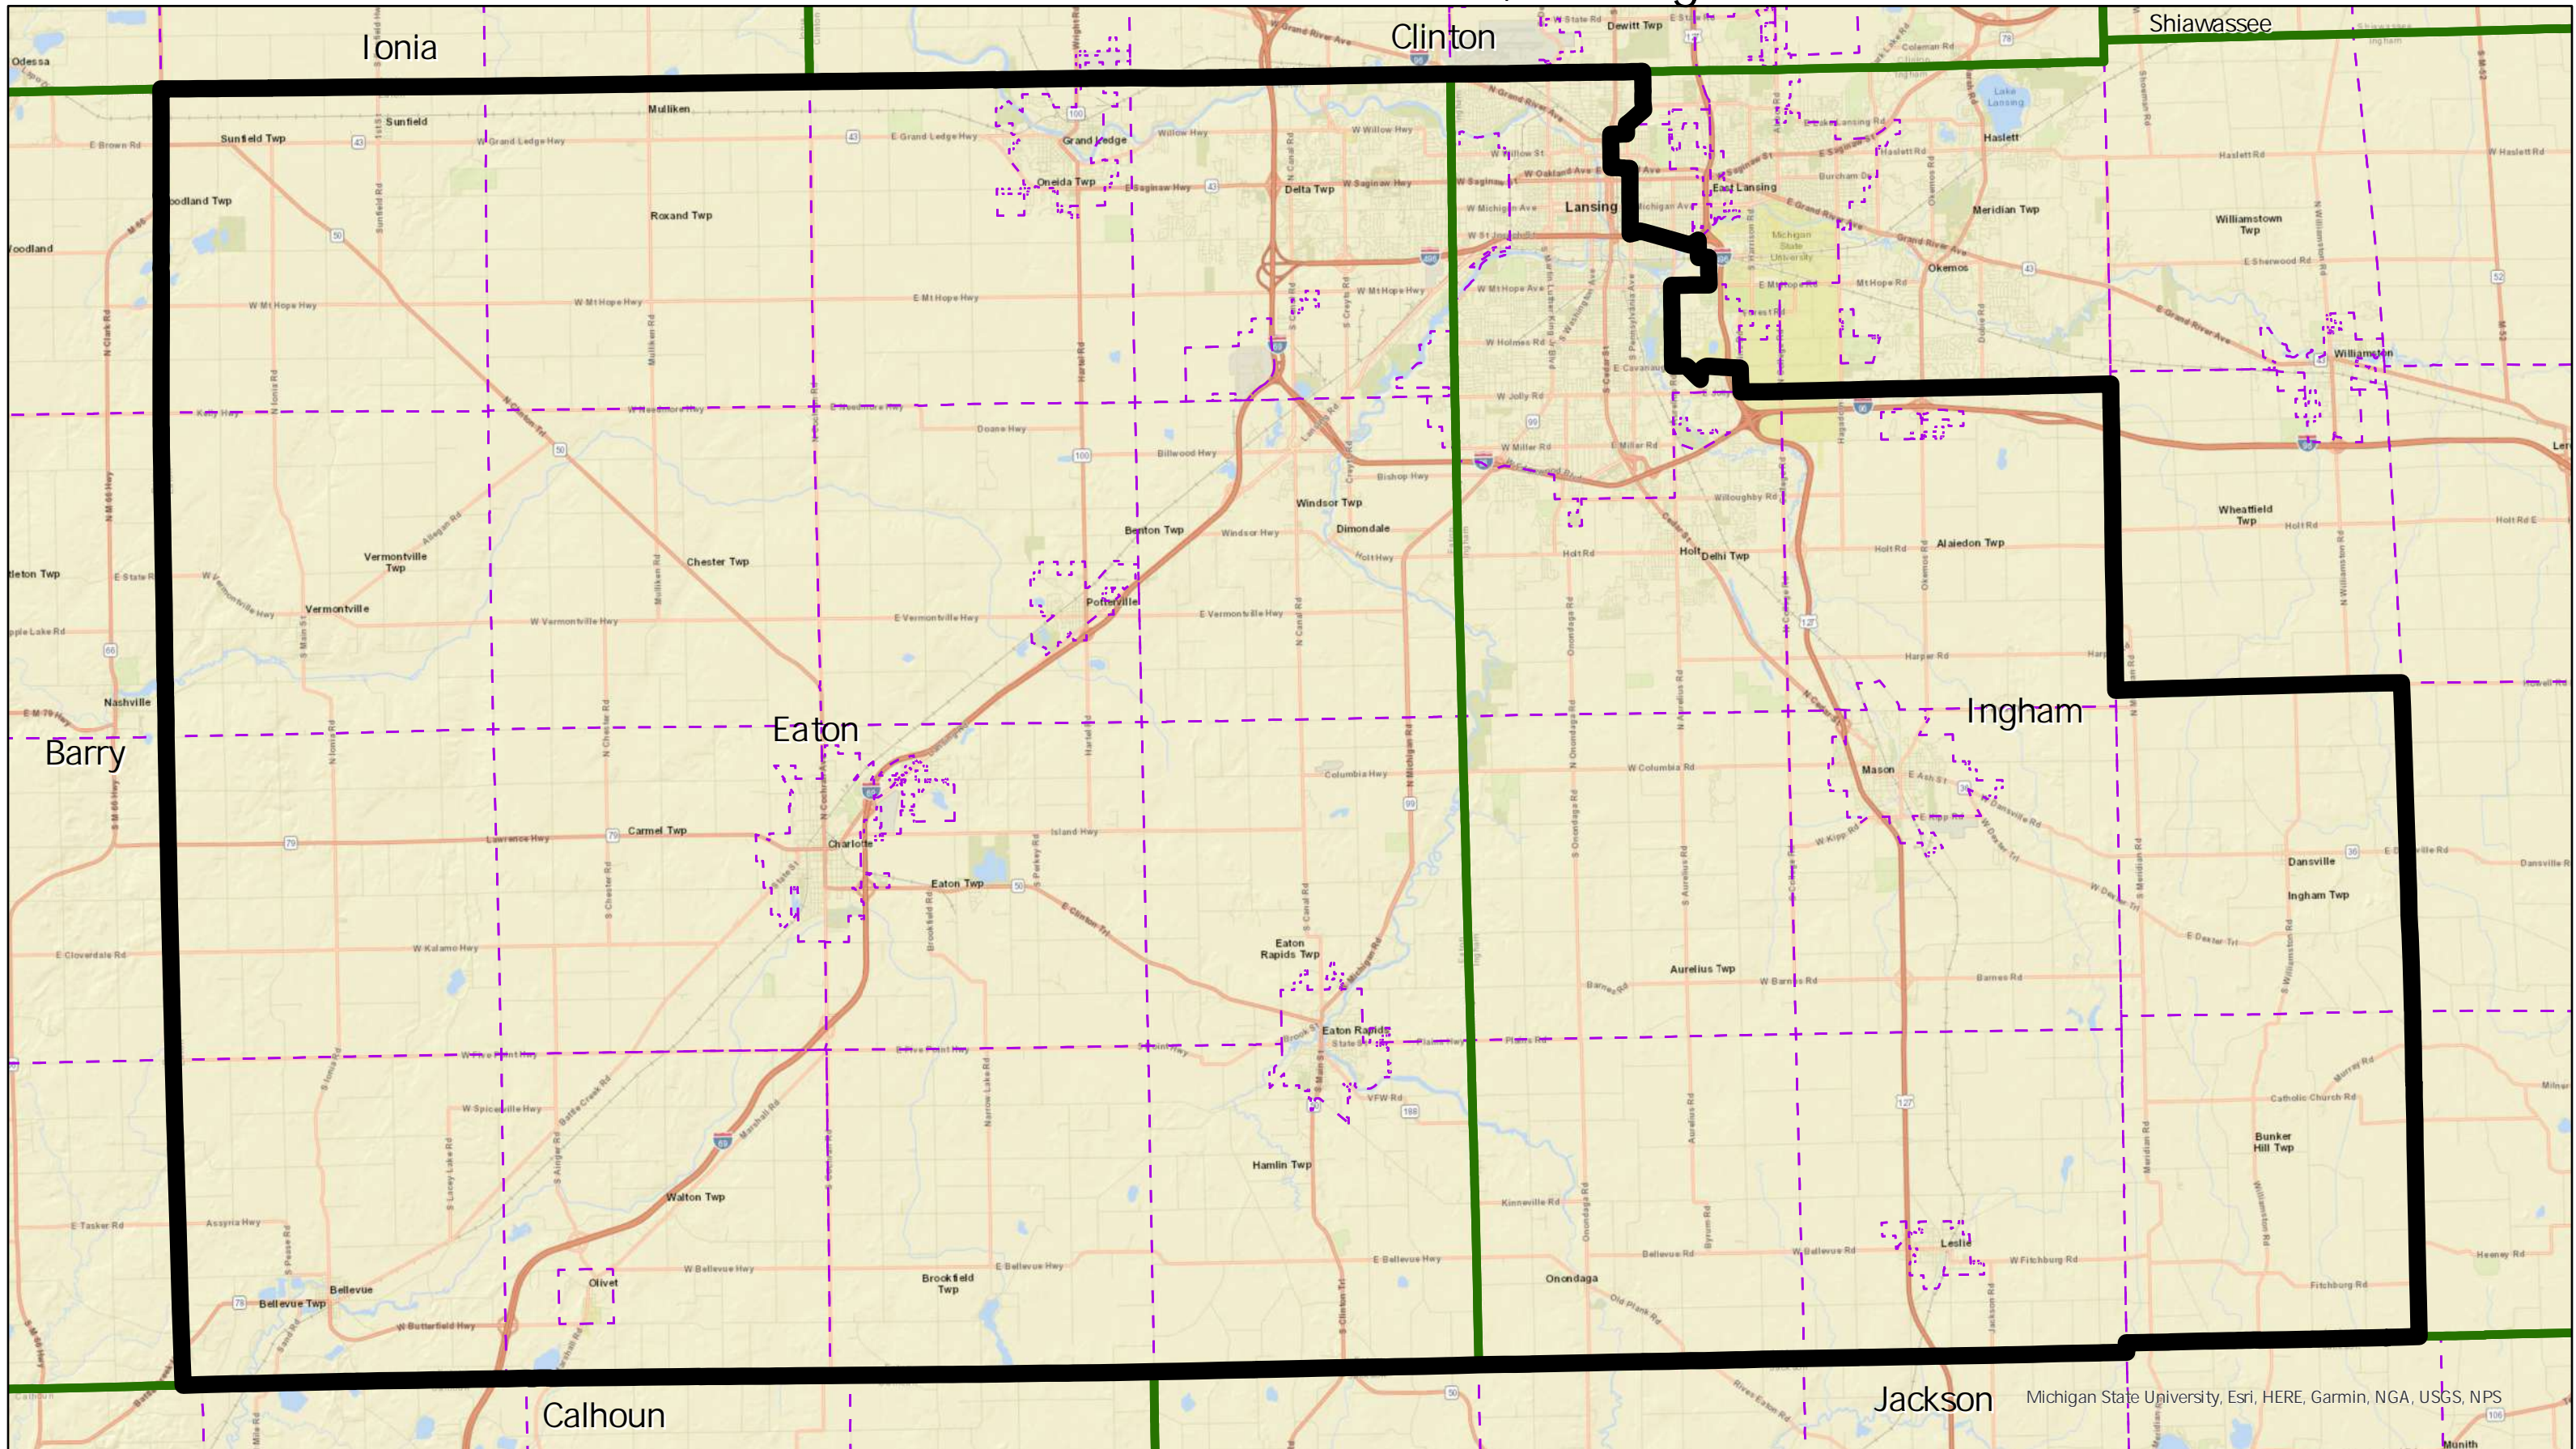

Linden Senate District 21, Michigan

Election Data Services

 Linden Senate Districts  Counties  Townships