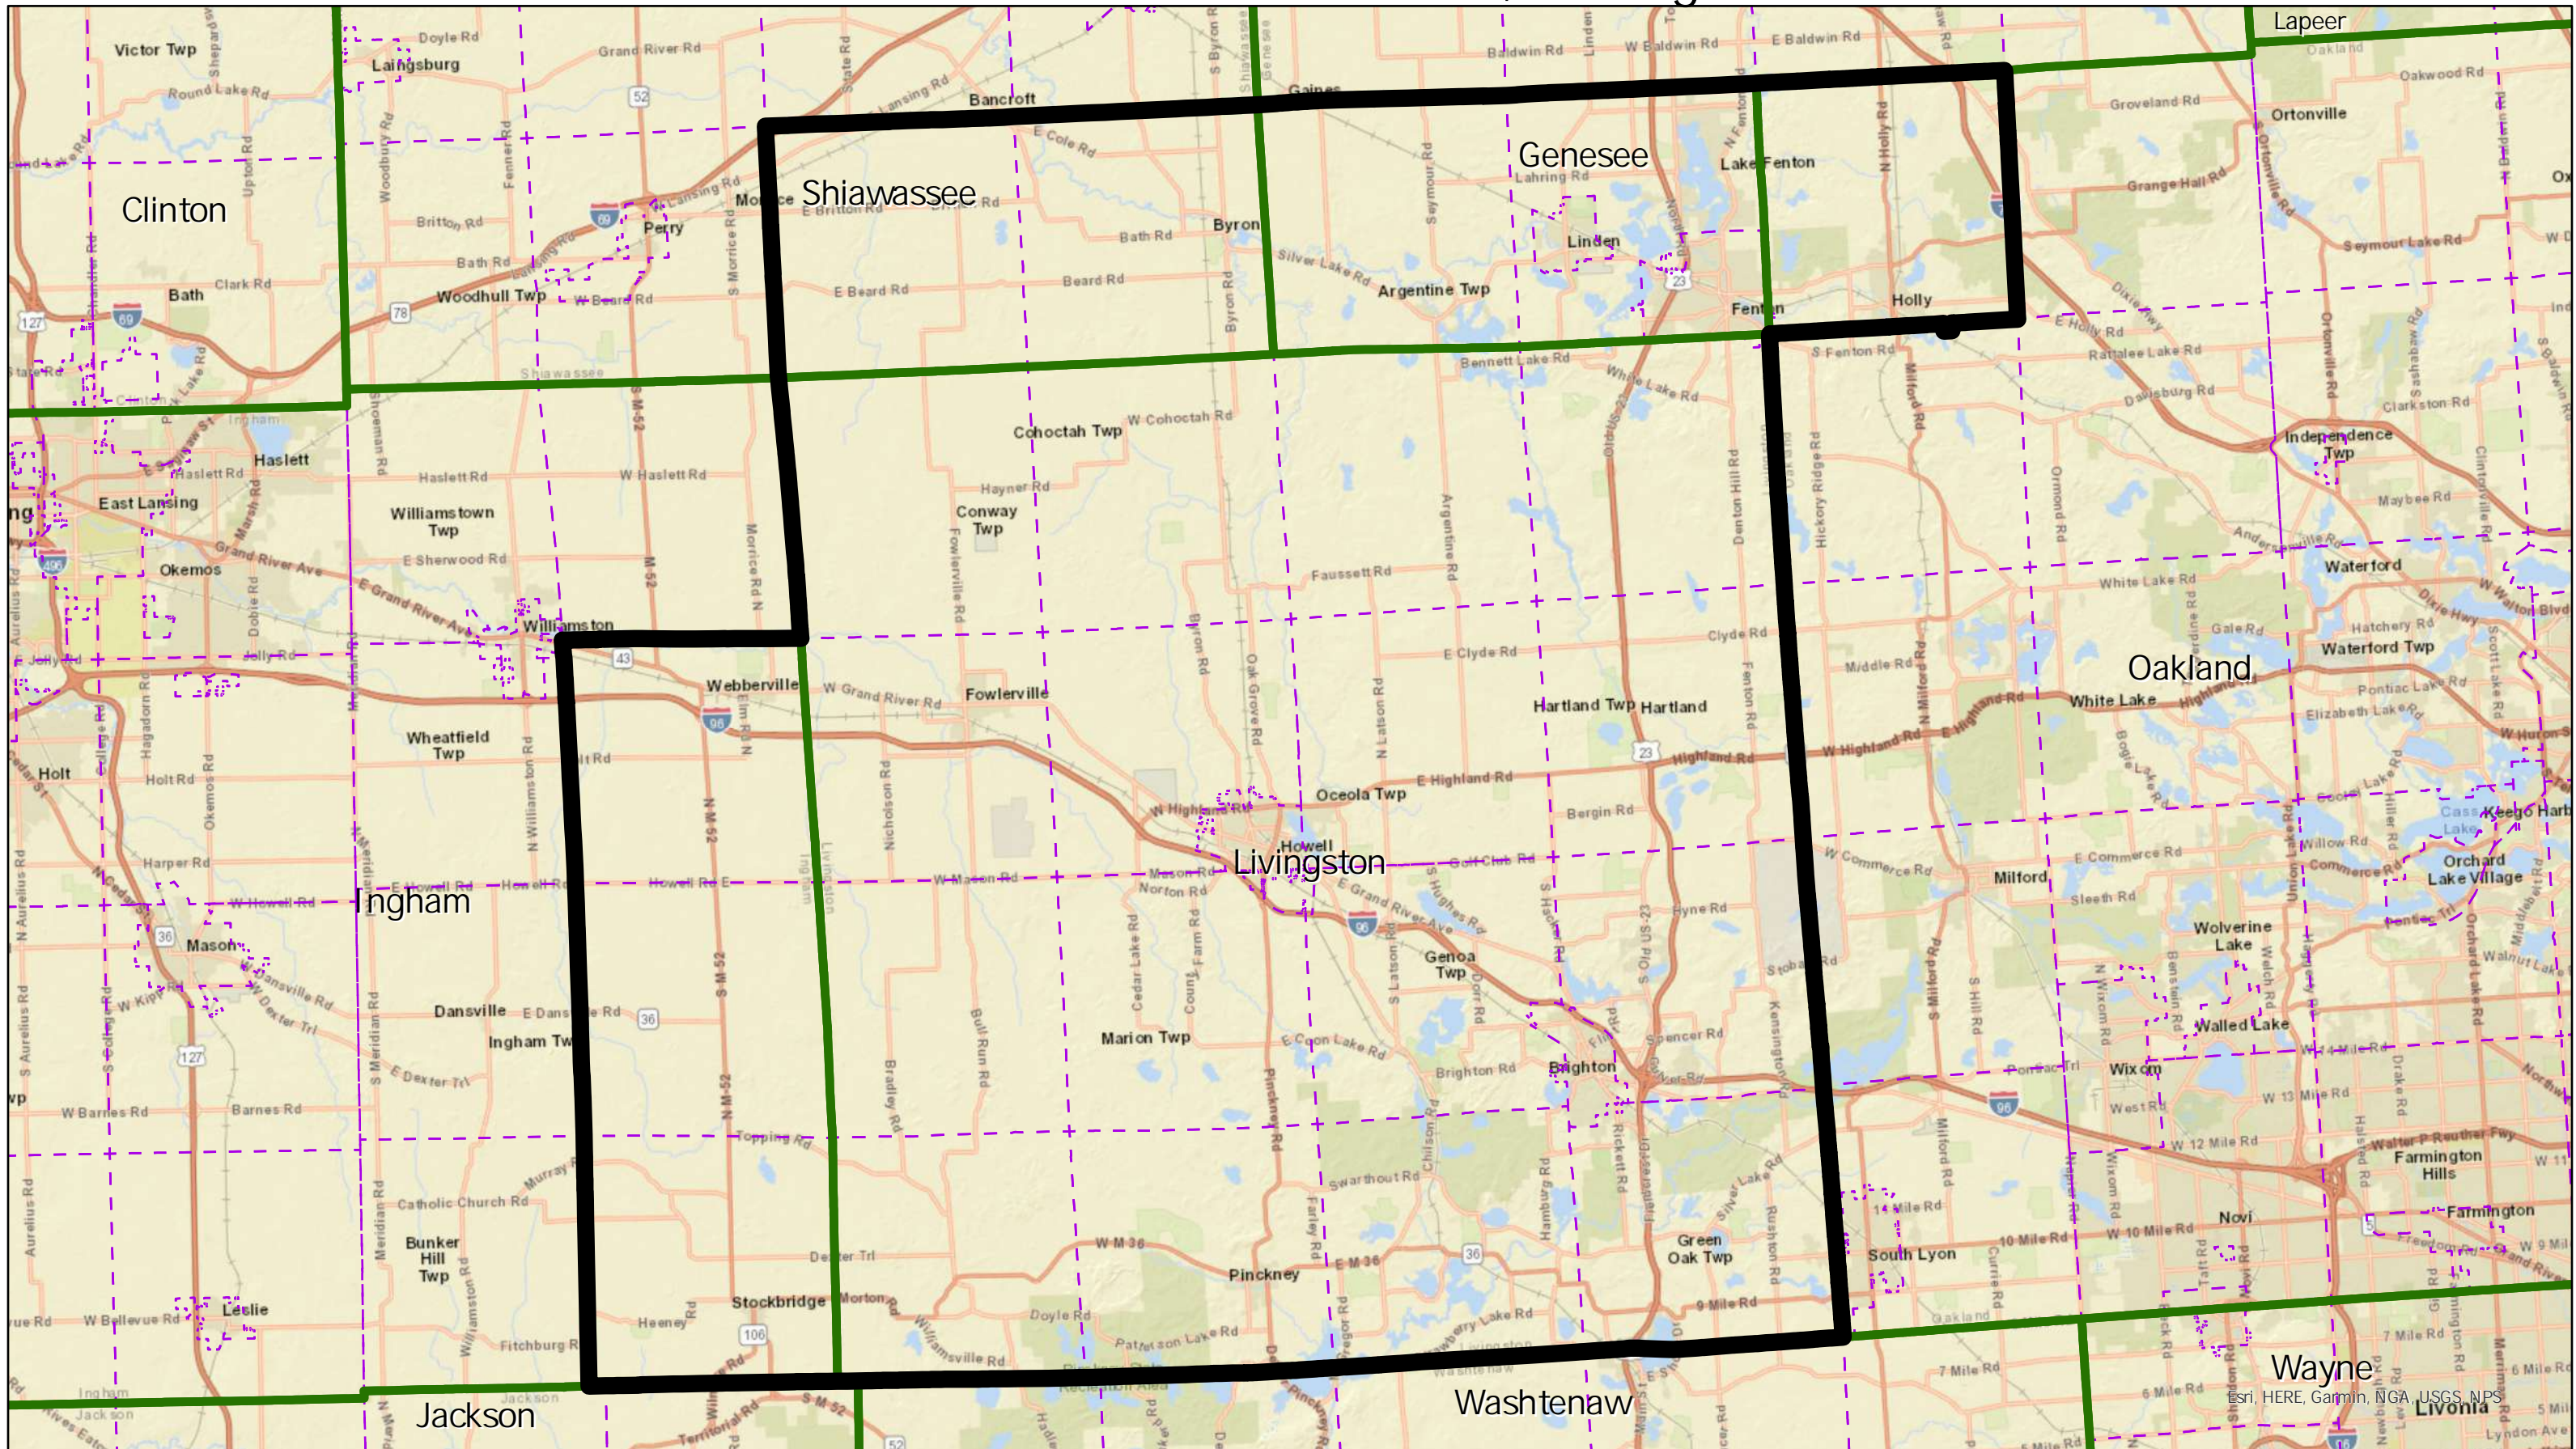

# Linden Senate District 22, Michigan

Election Data Services

 Linden Senate Districts  Counties  Townships