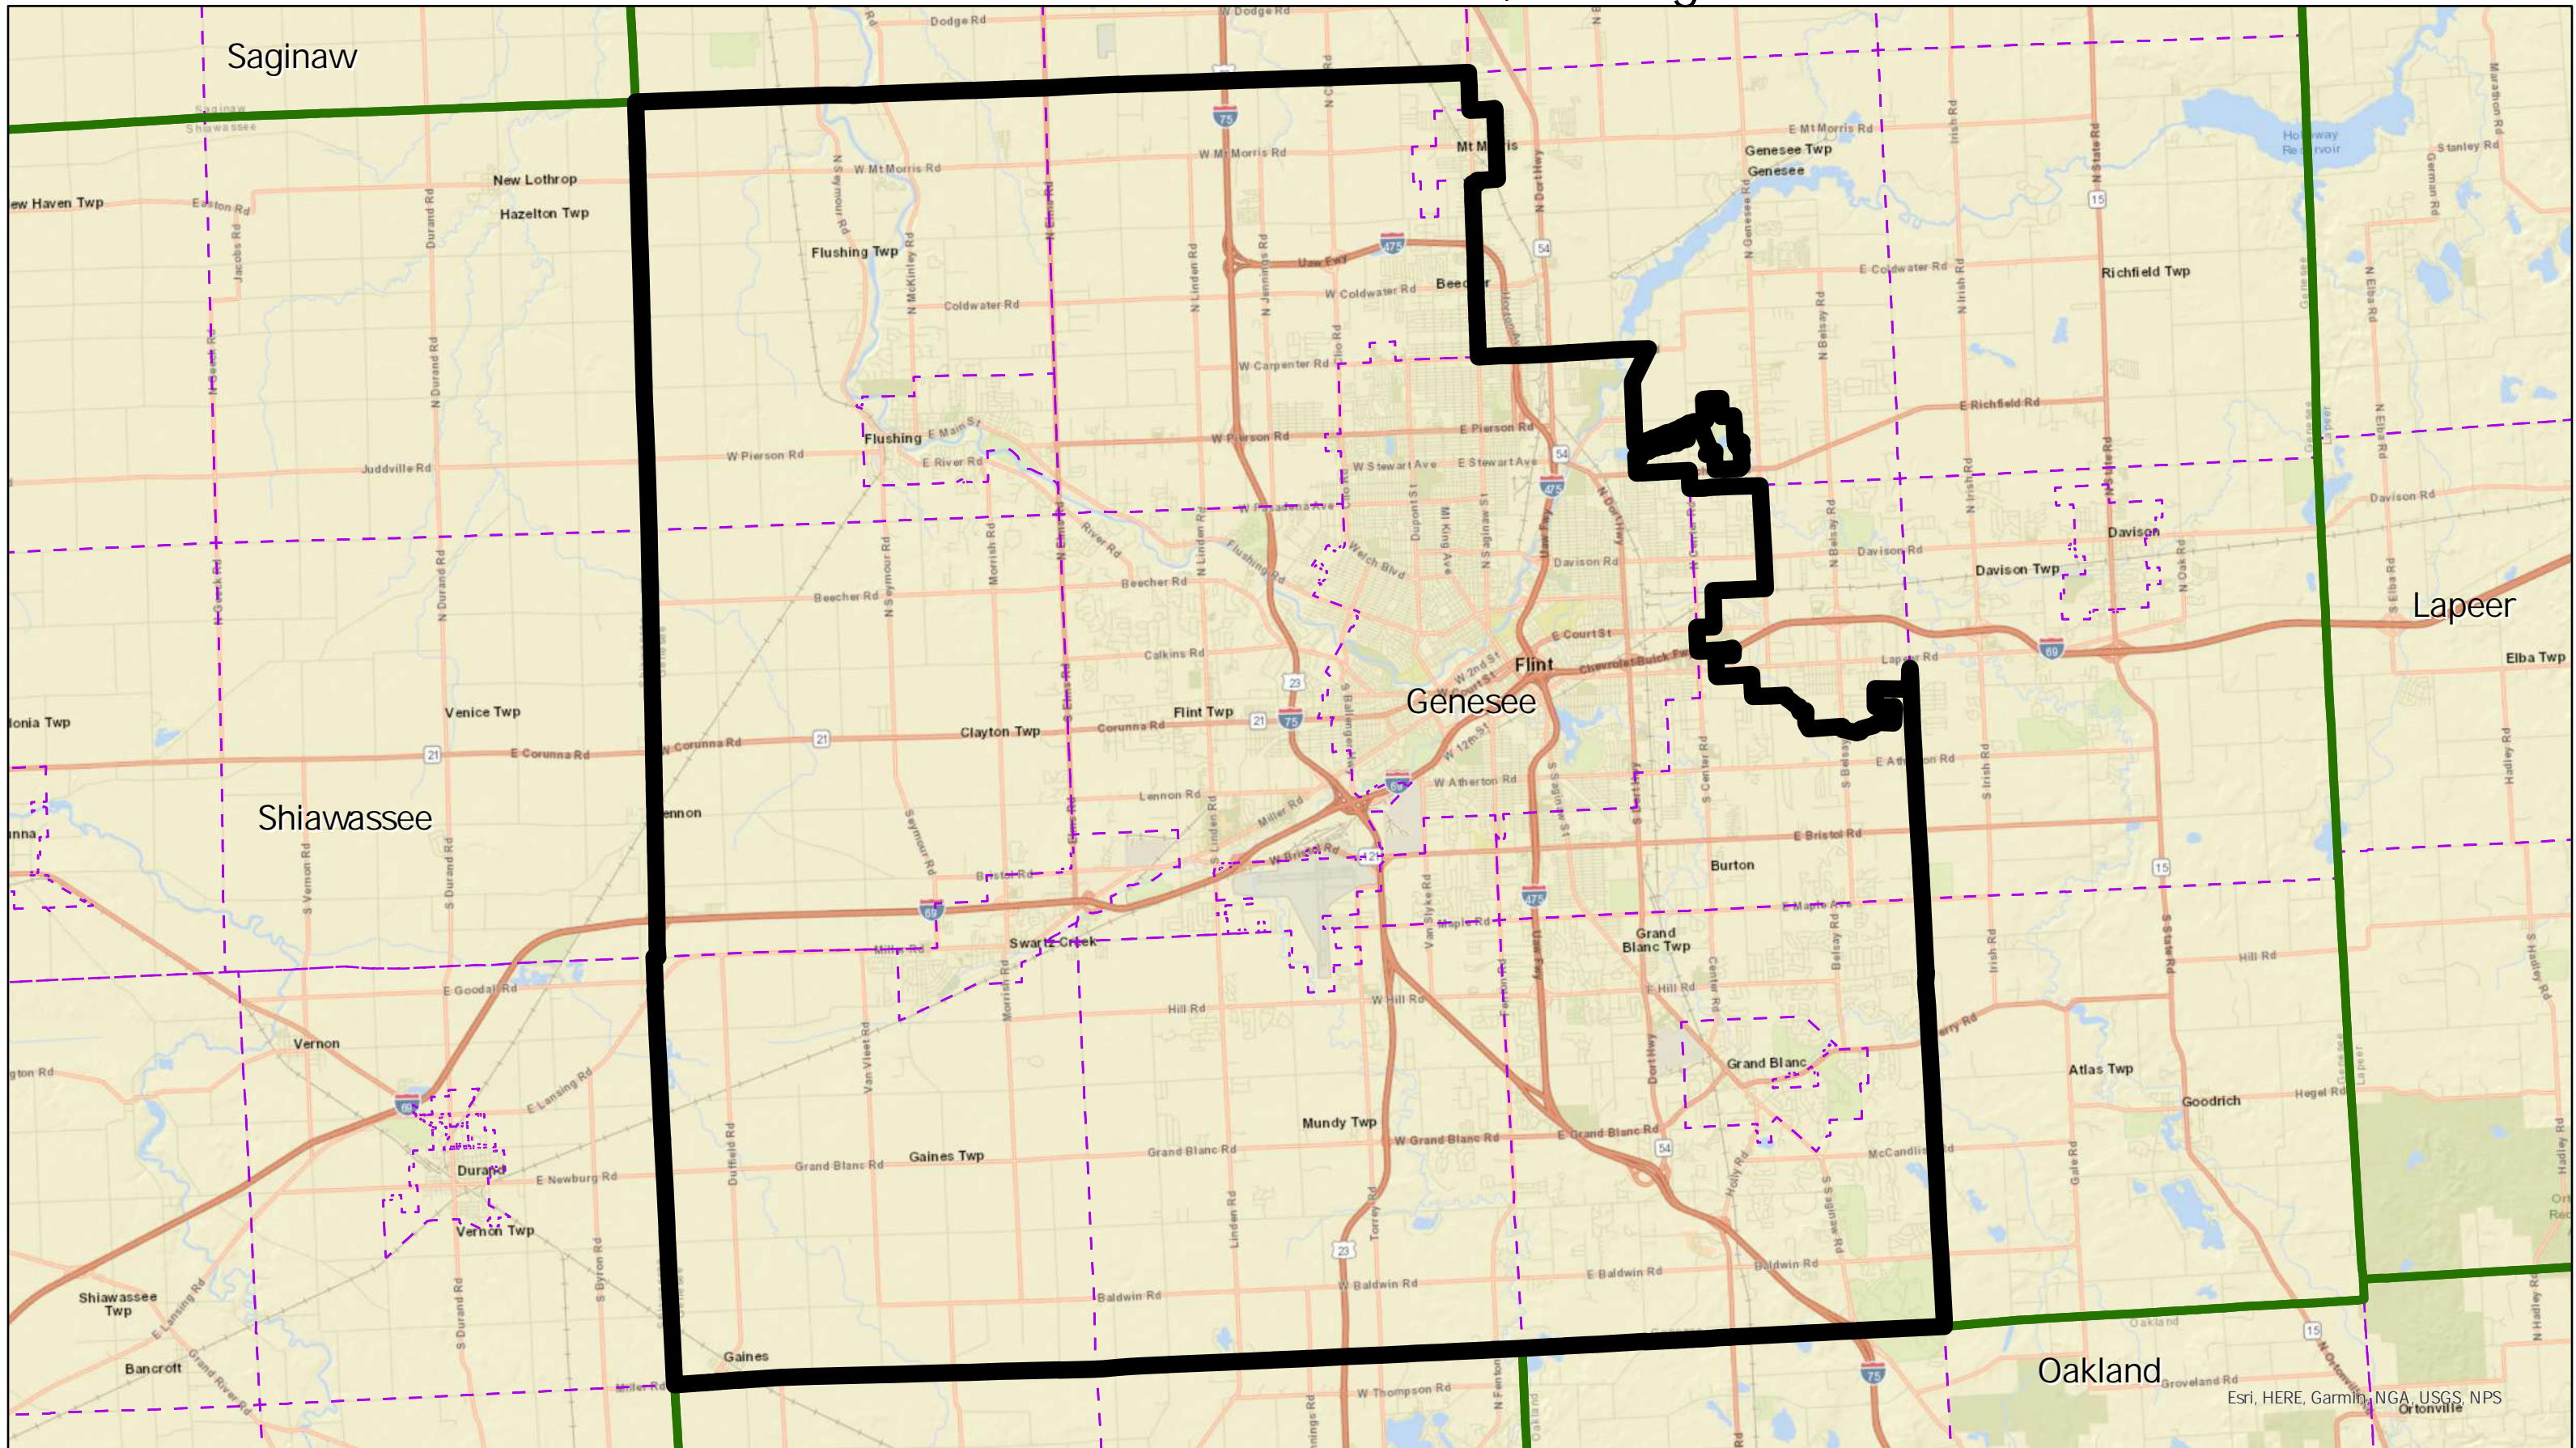

# Linden Senate District 27, Michigan

Election Data Services

 Linden Senate Districts  Counties  Townships