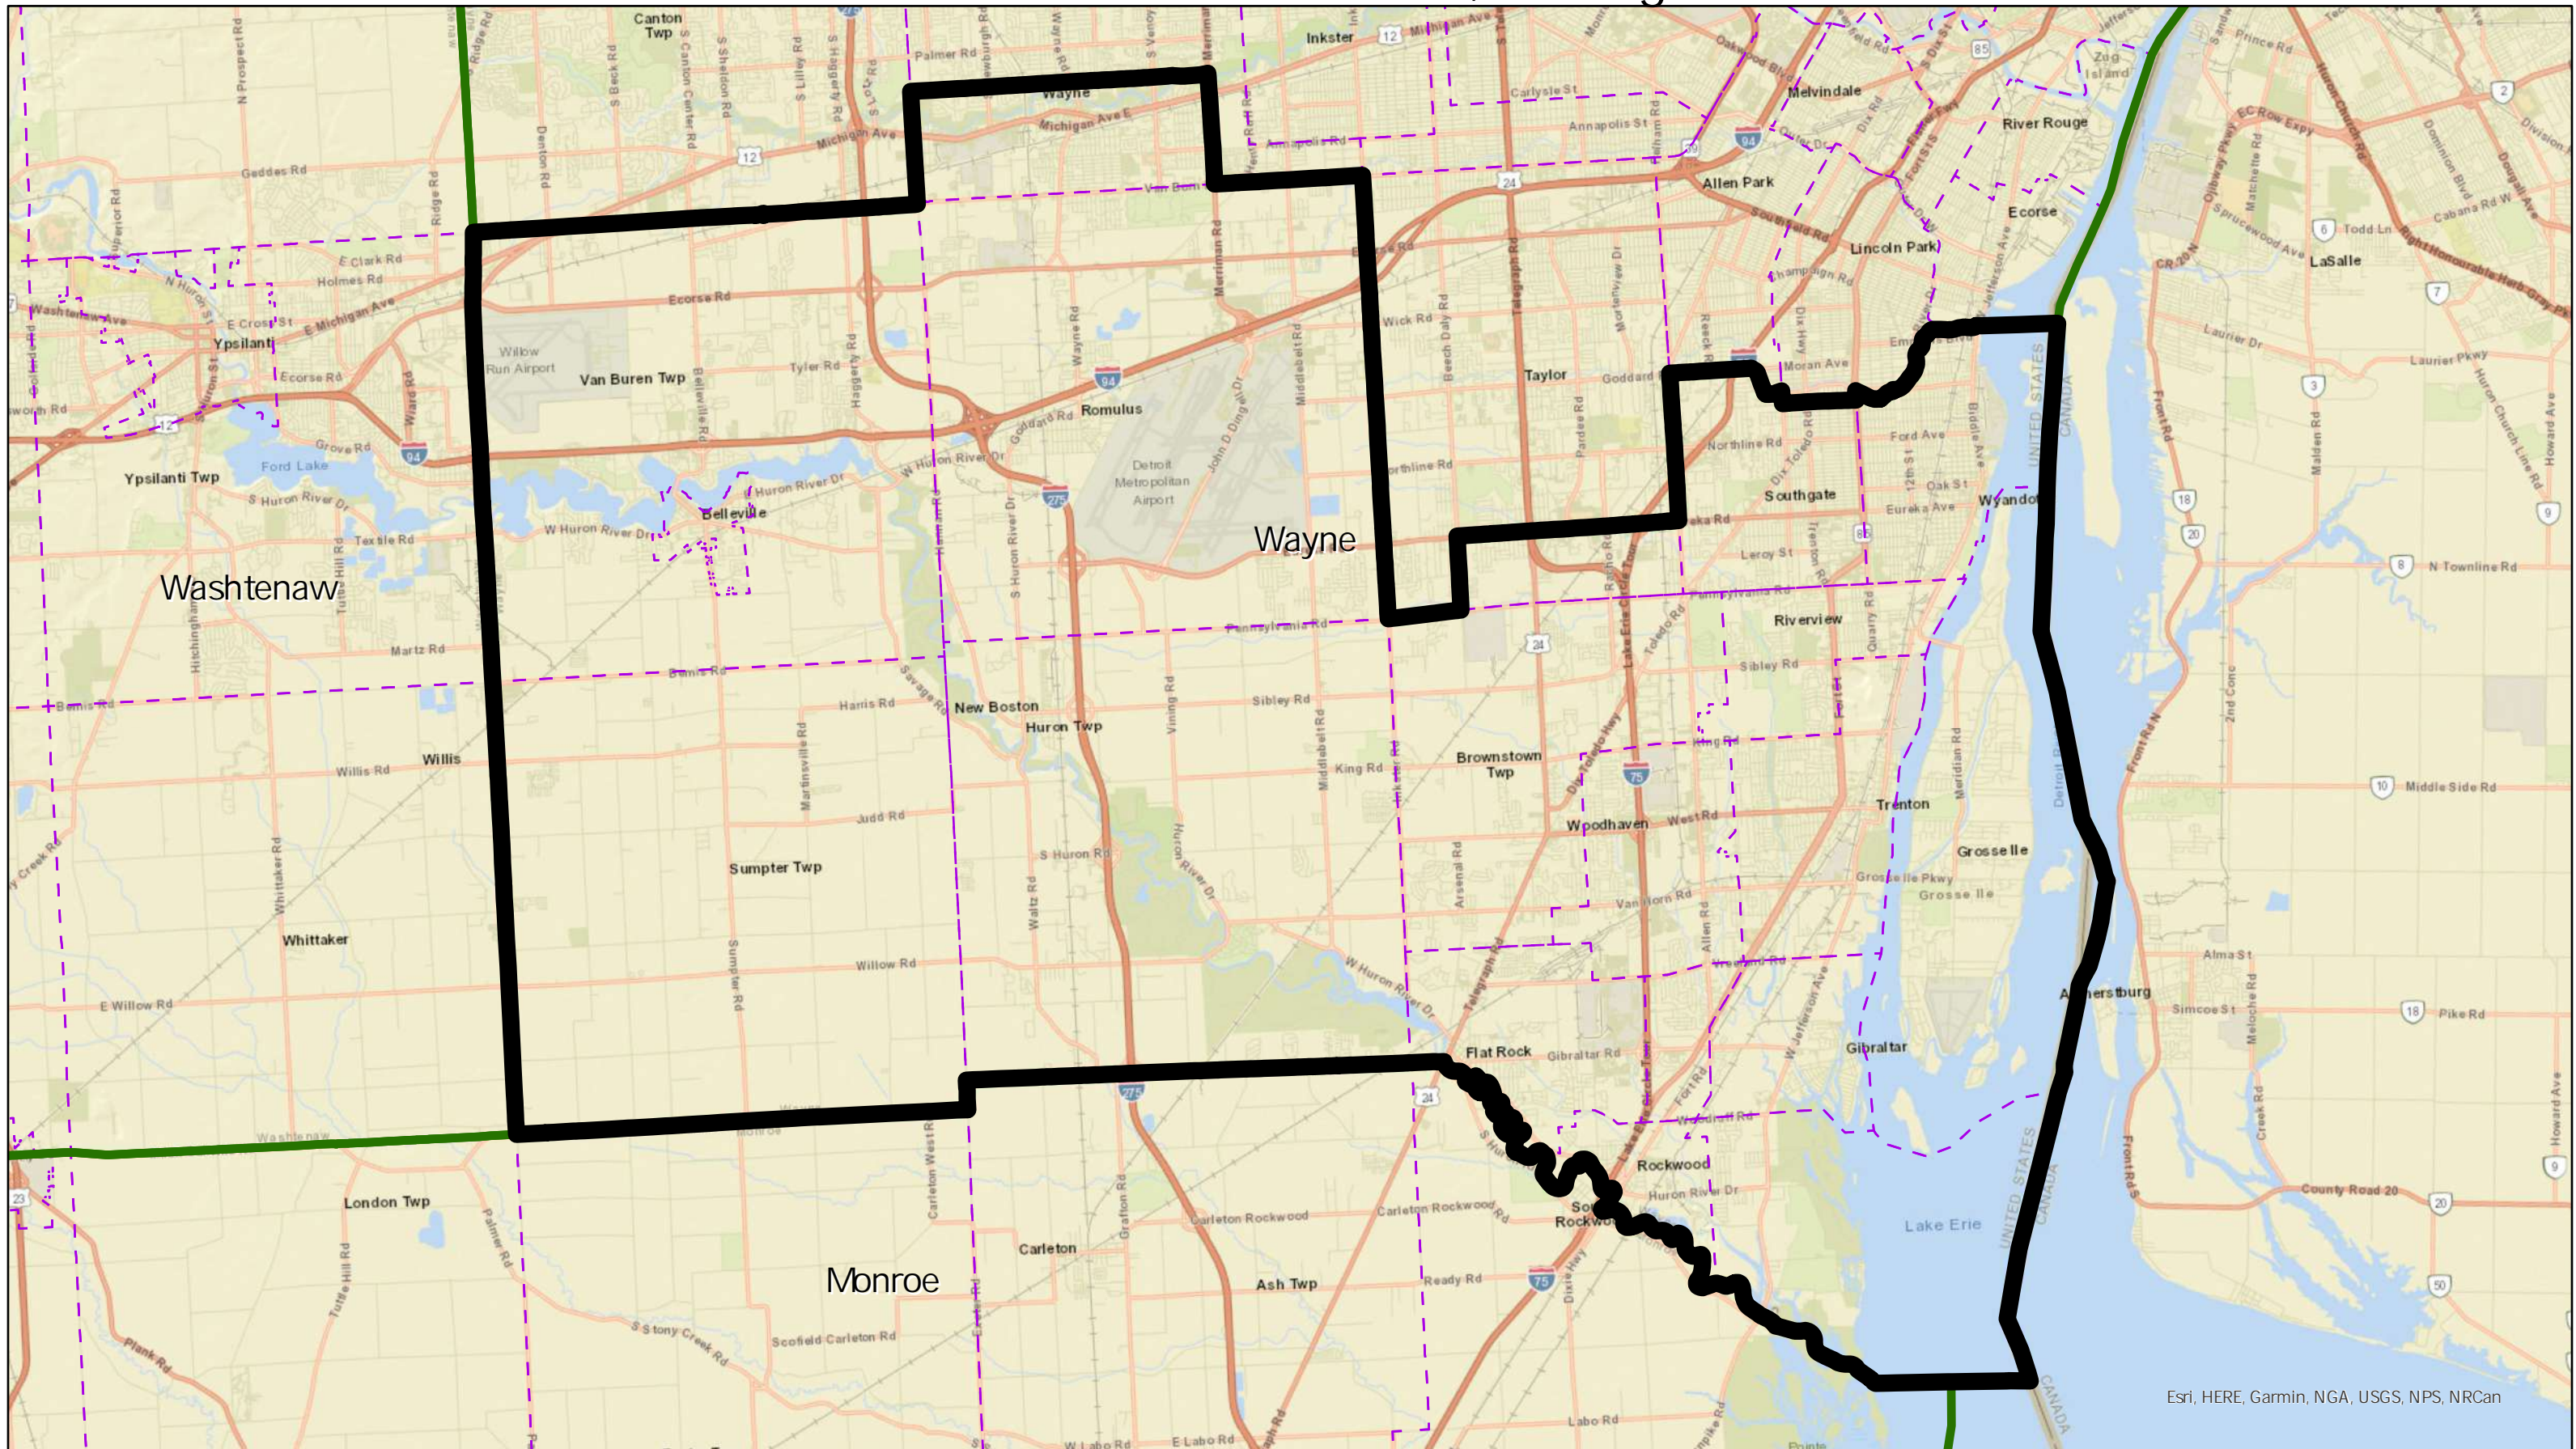

Linden Senate District 4, Michigan

Esri, HERE, Garmin, NGA, USGS, NPS, NRCAN

 Linden Senate Districts  Counties  Townships