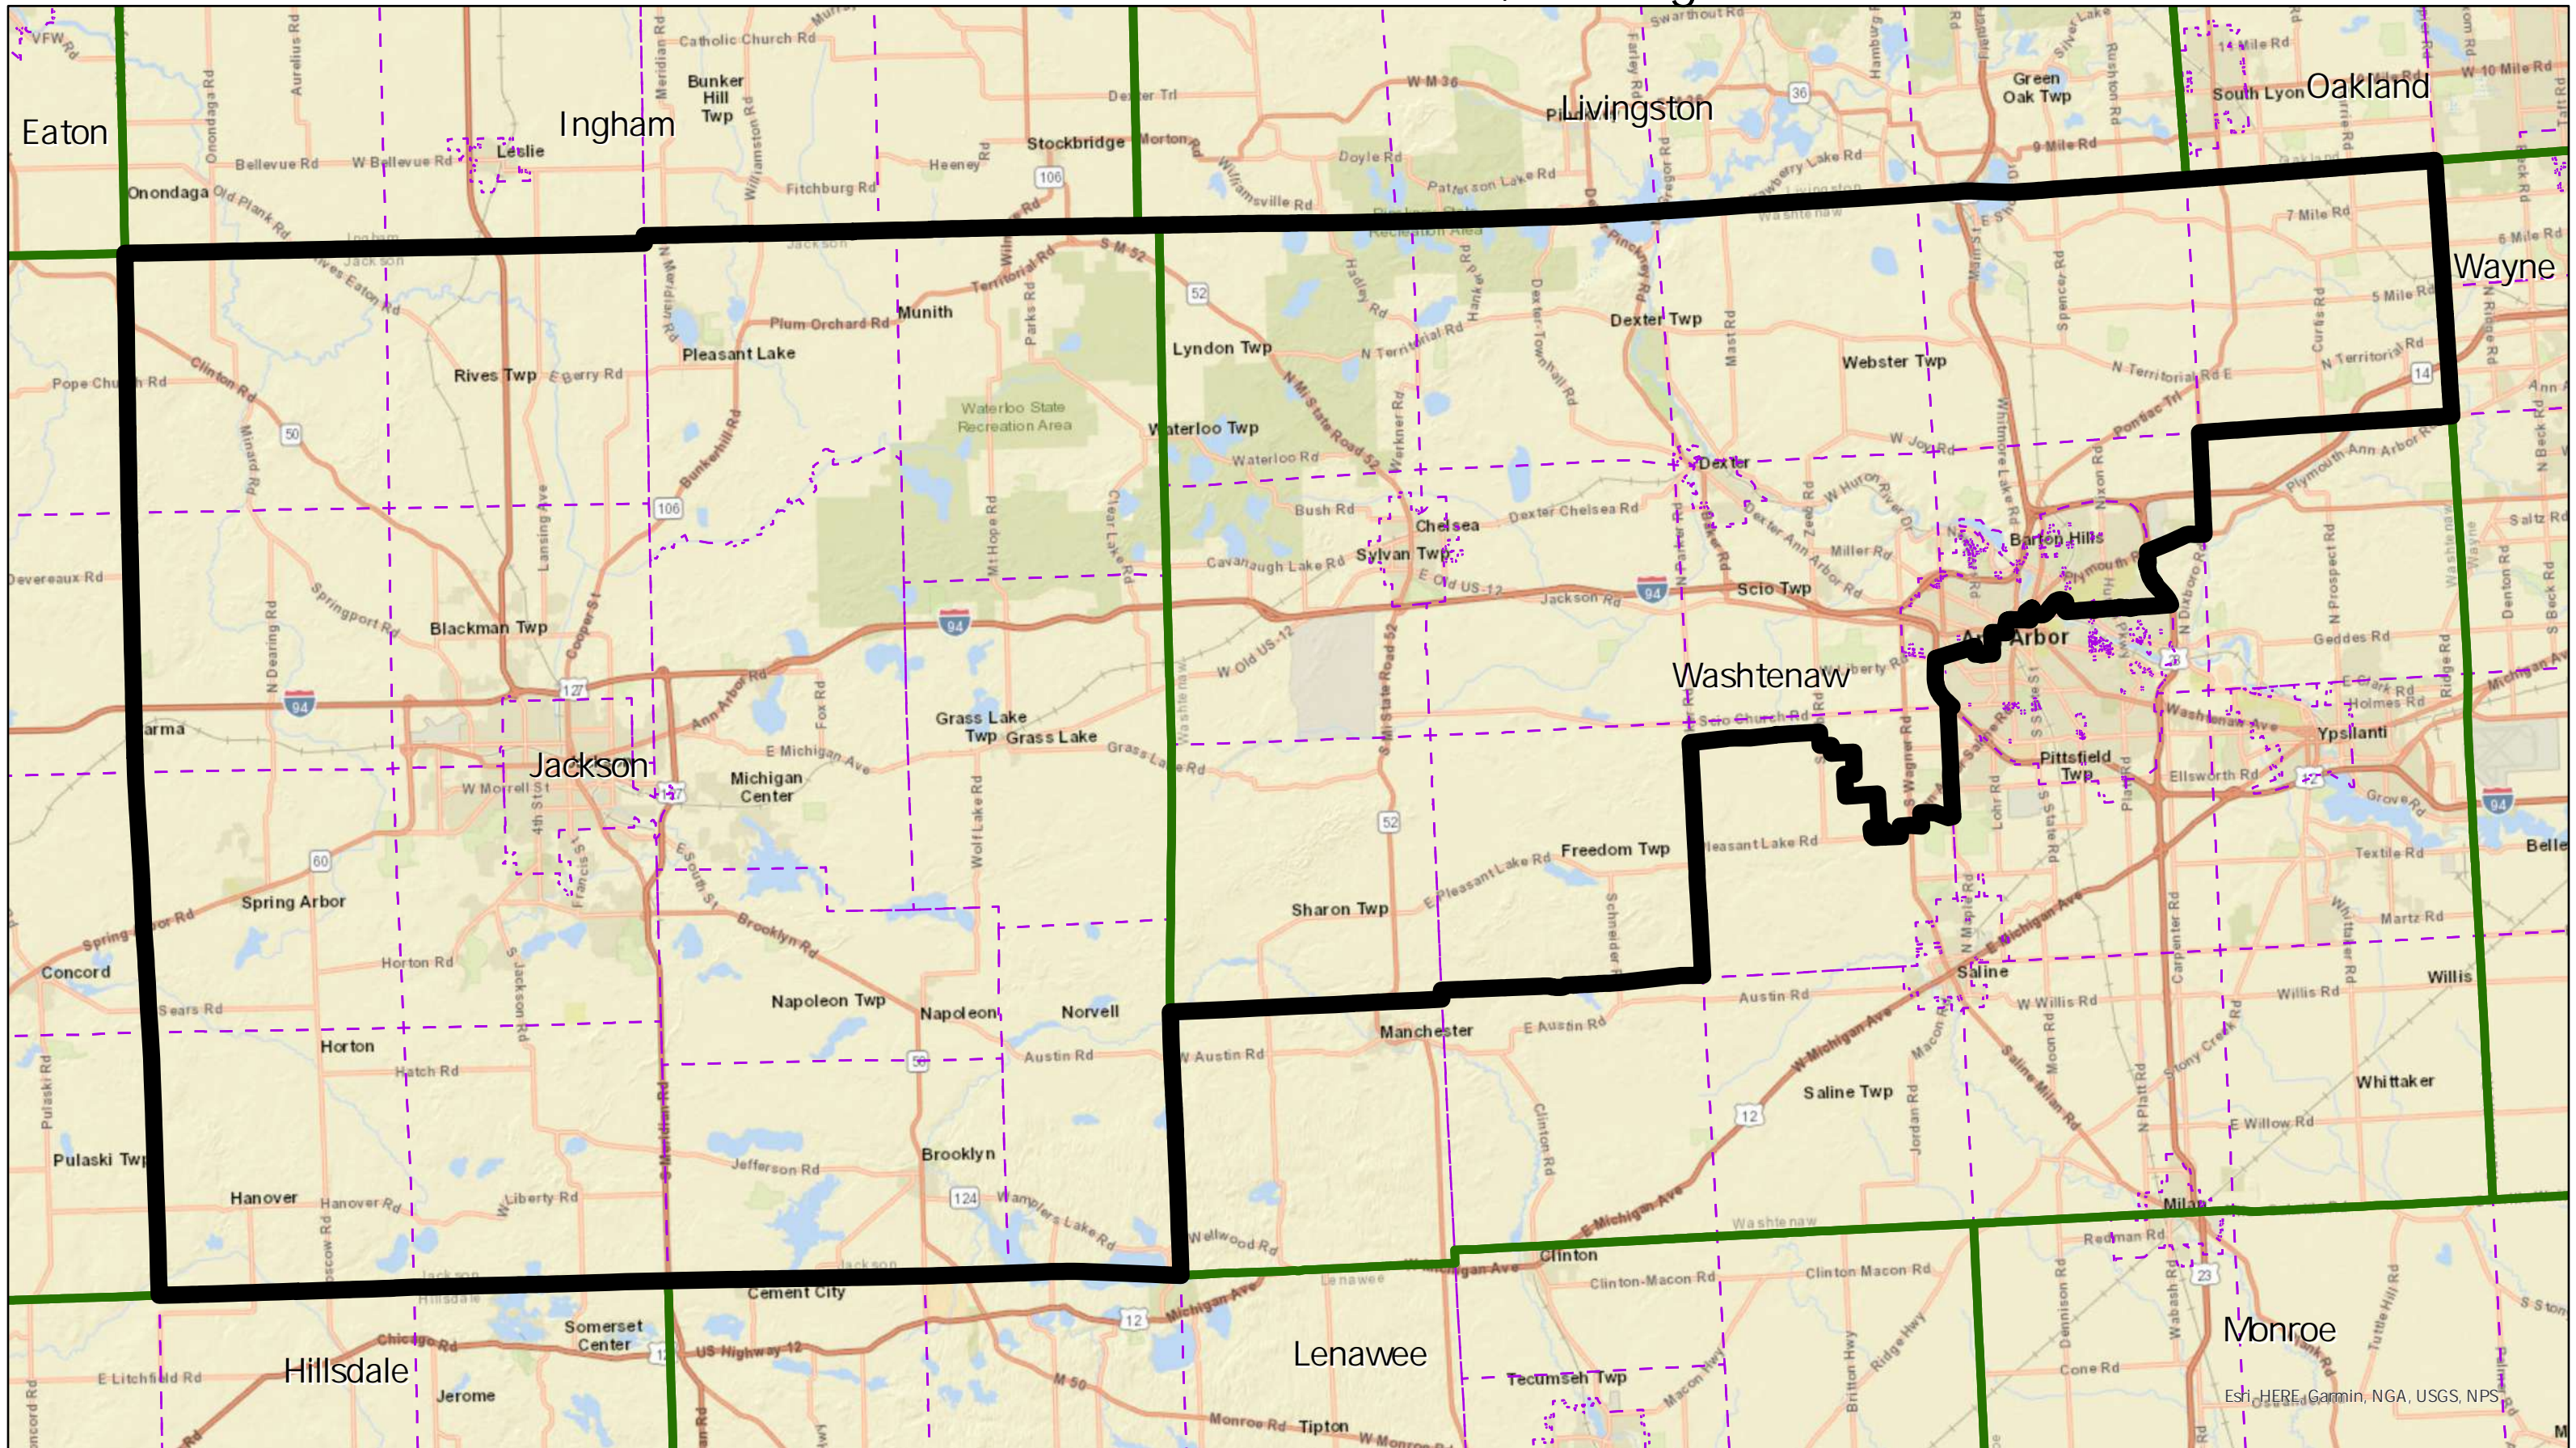

# Linden Senate District 14, Michigan

Election Data Services

 Linden Senate Districts  Counties  Townships

Esri, HERE, Garmin, NGA, USGS, NPS