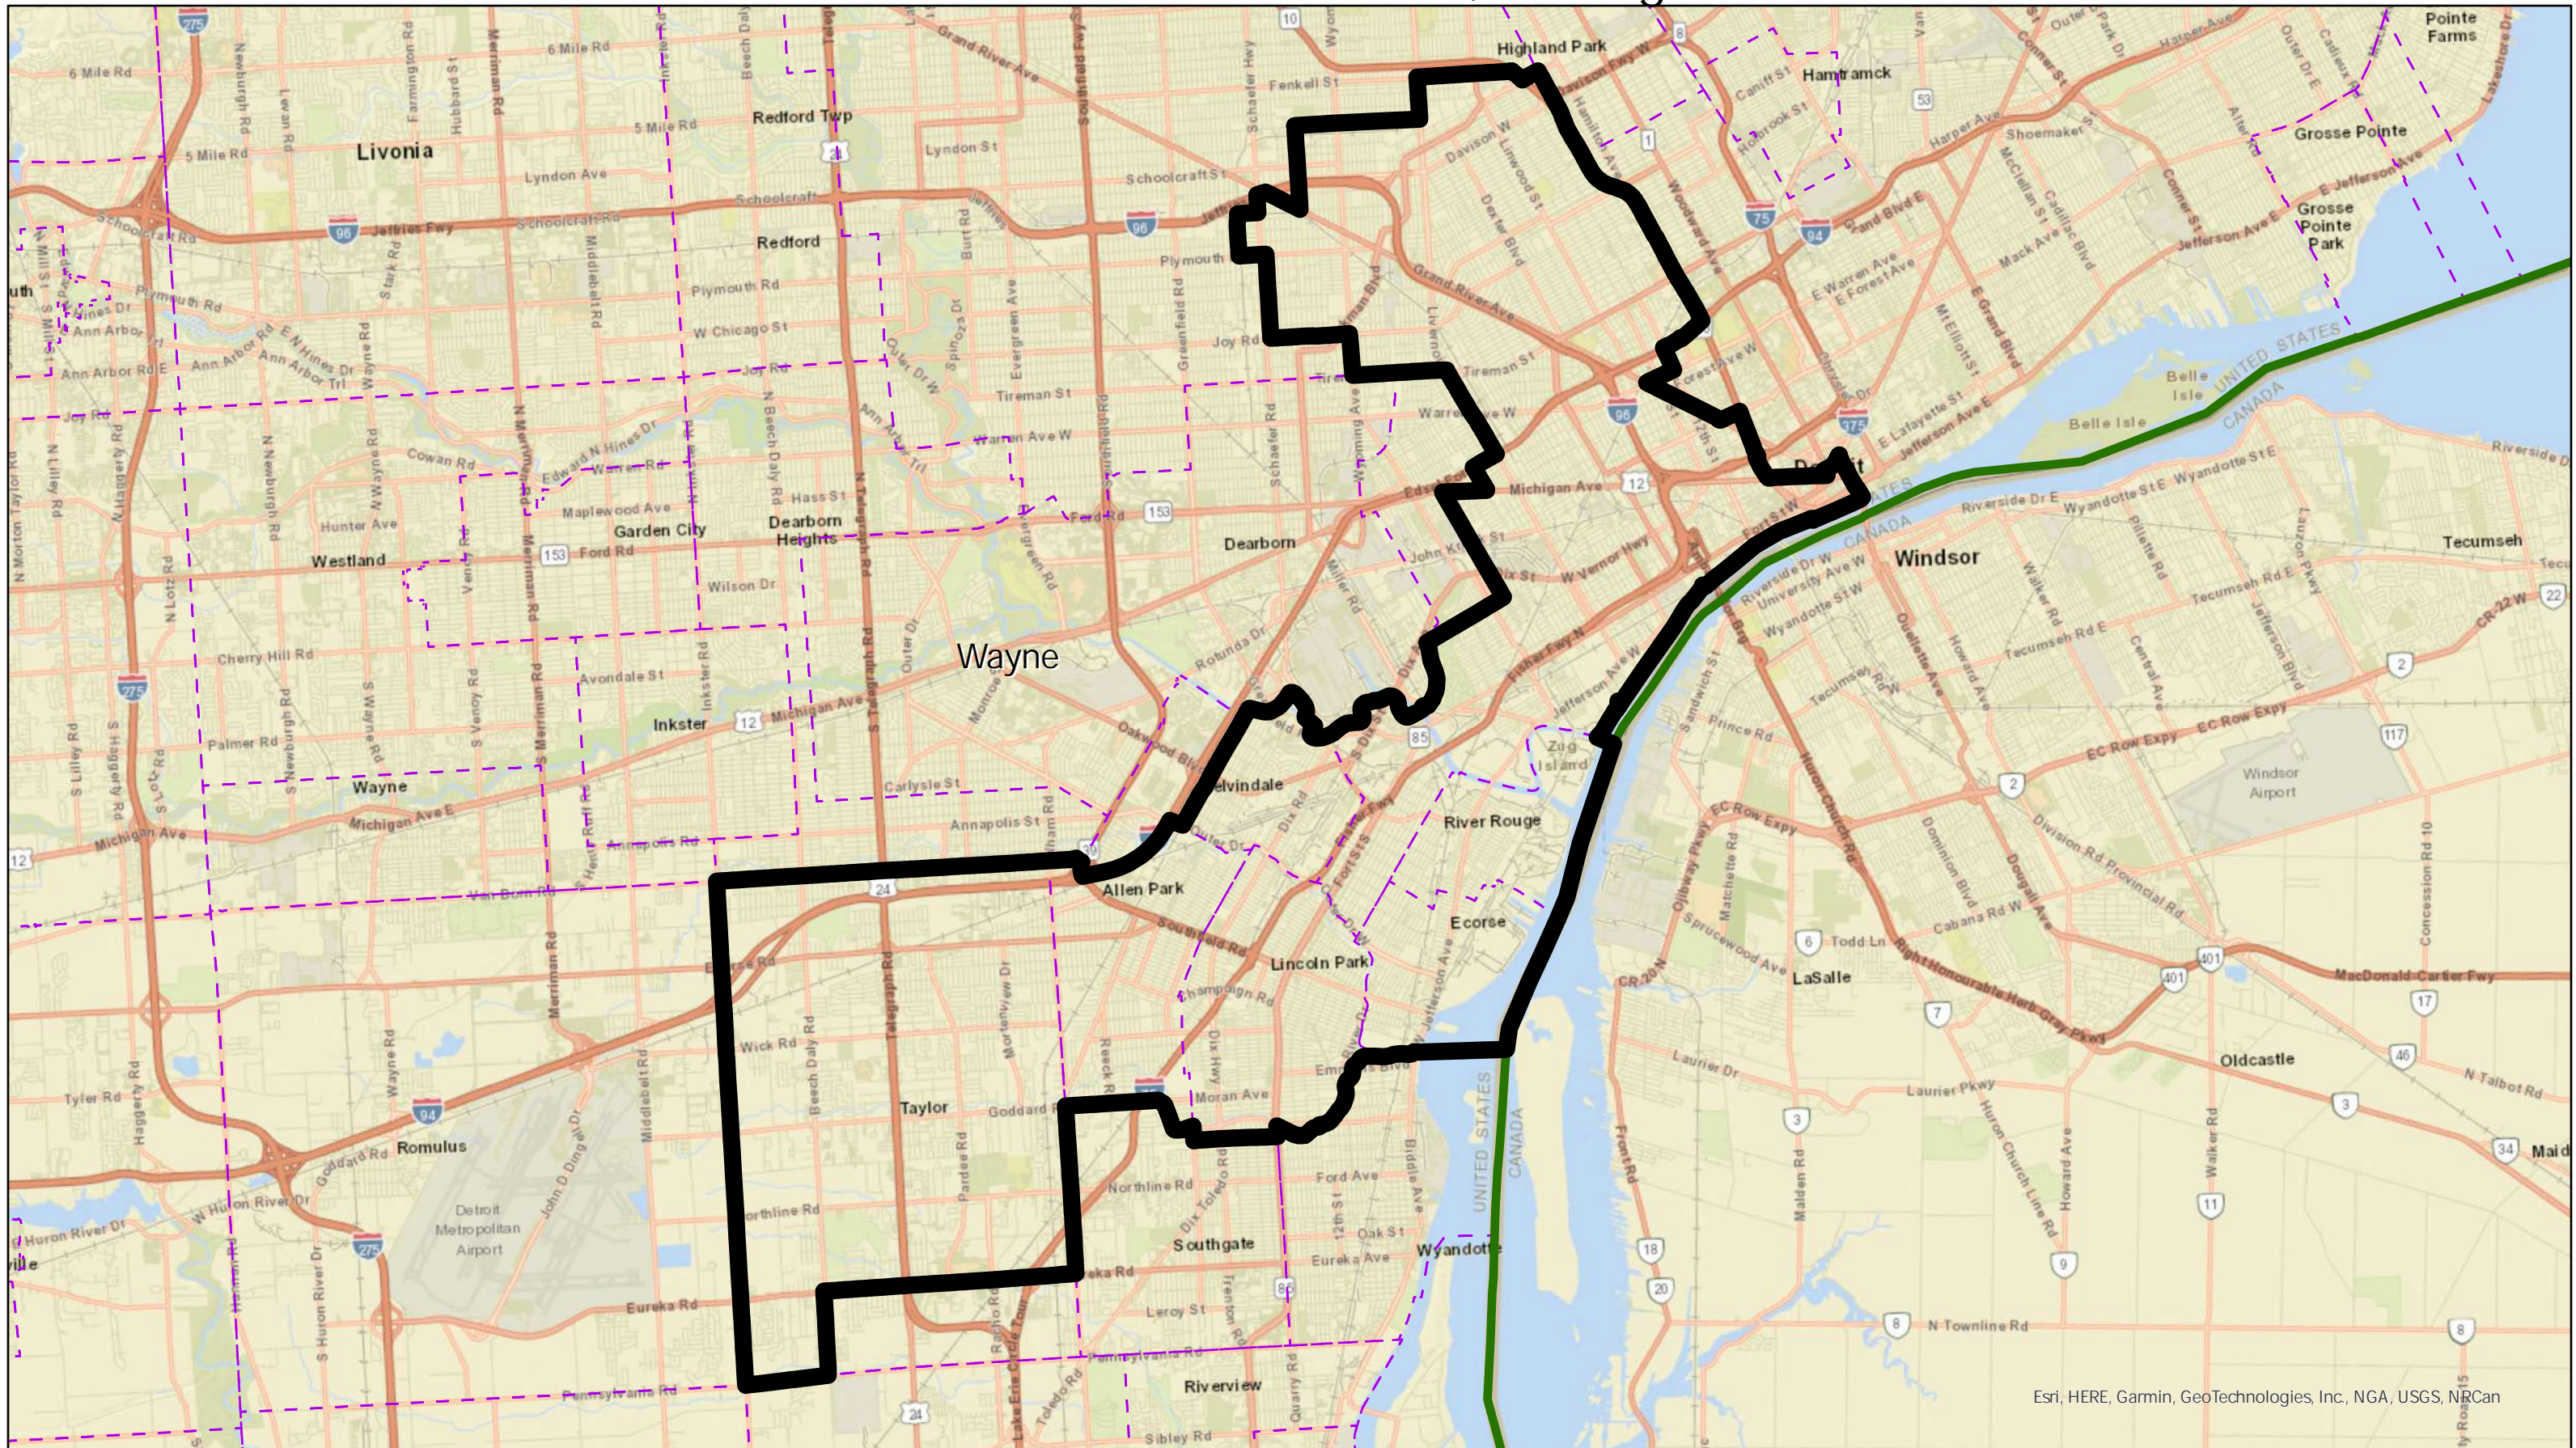

Linden Senate District 1, Michigan

Election Data Services

Legend: Linden Senate Districts Counties Townships