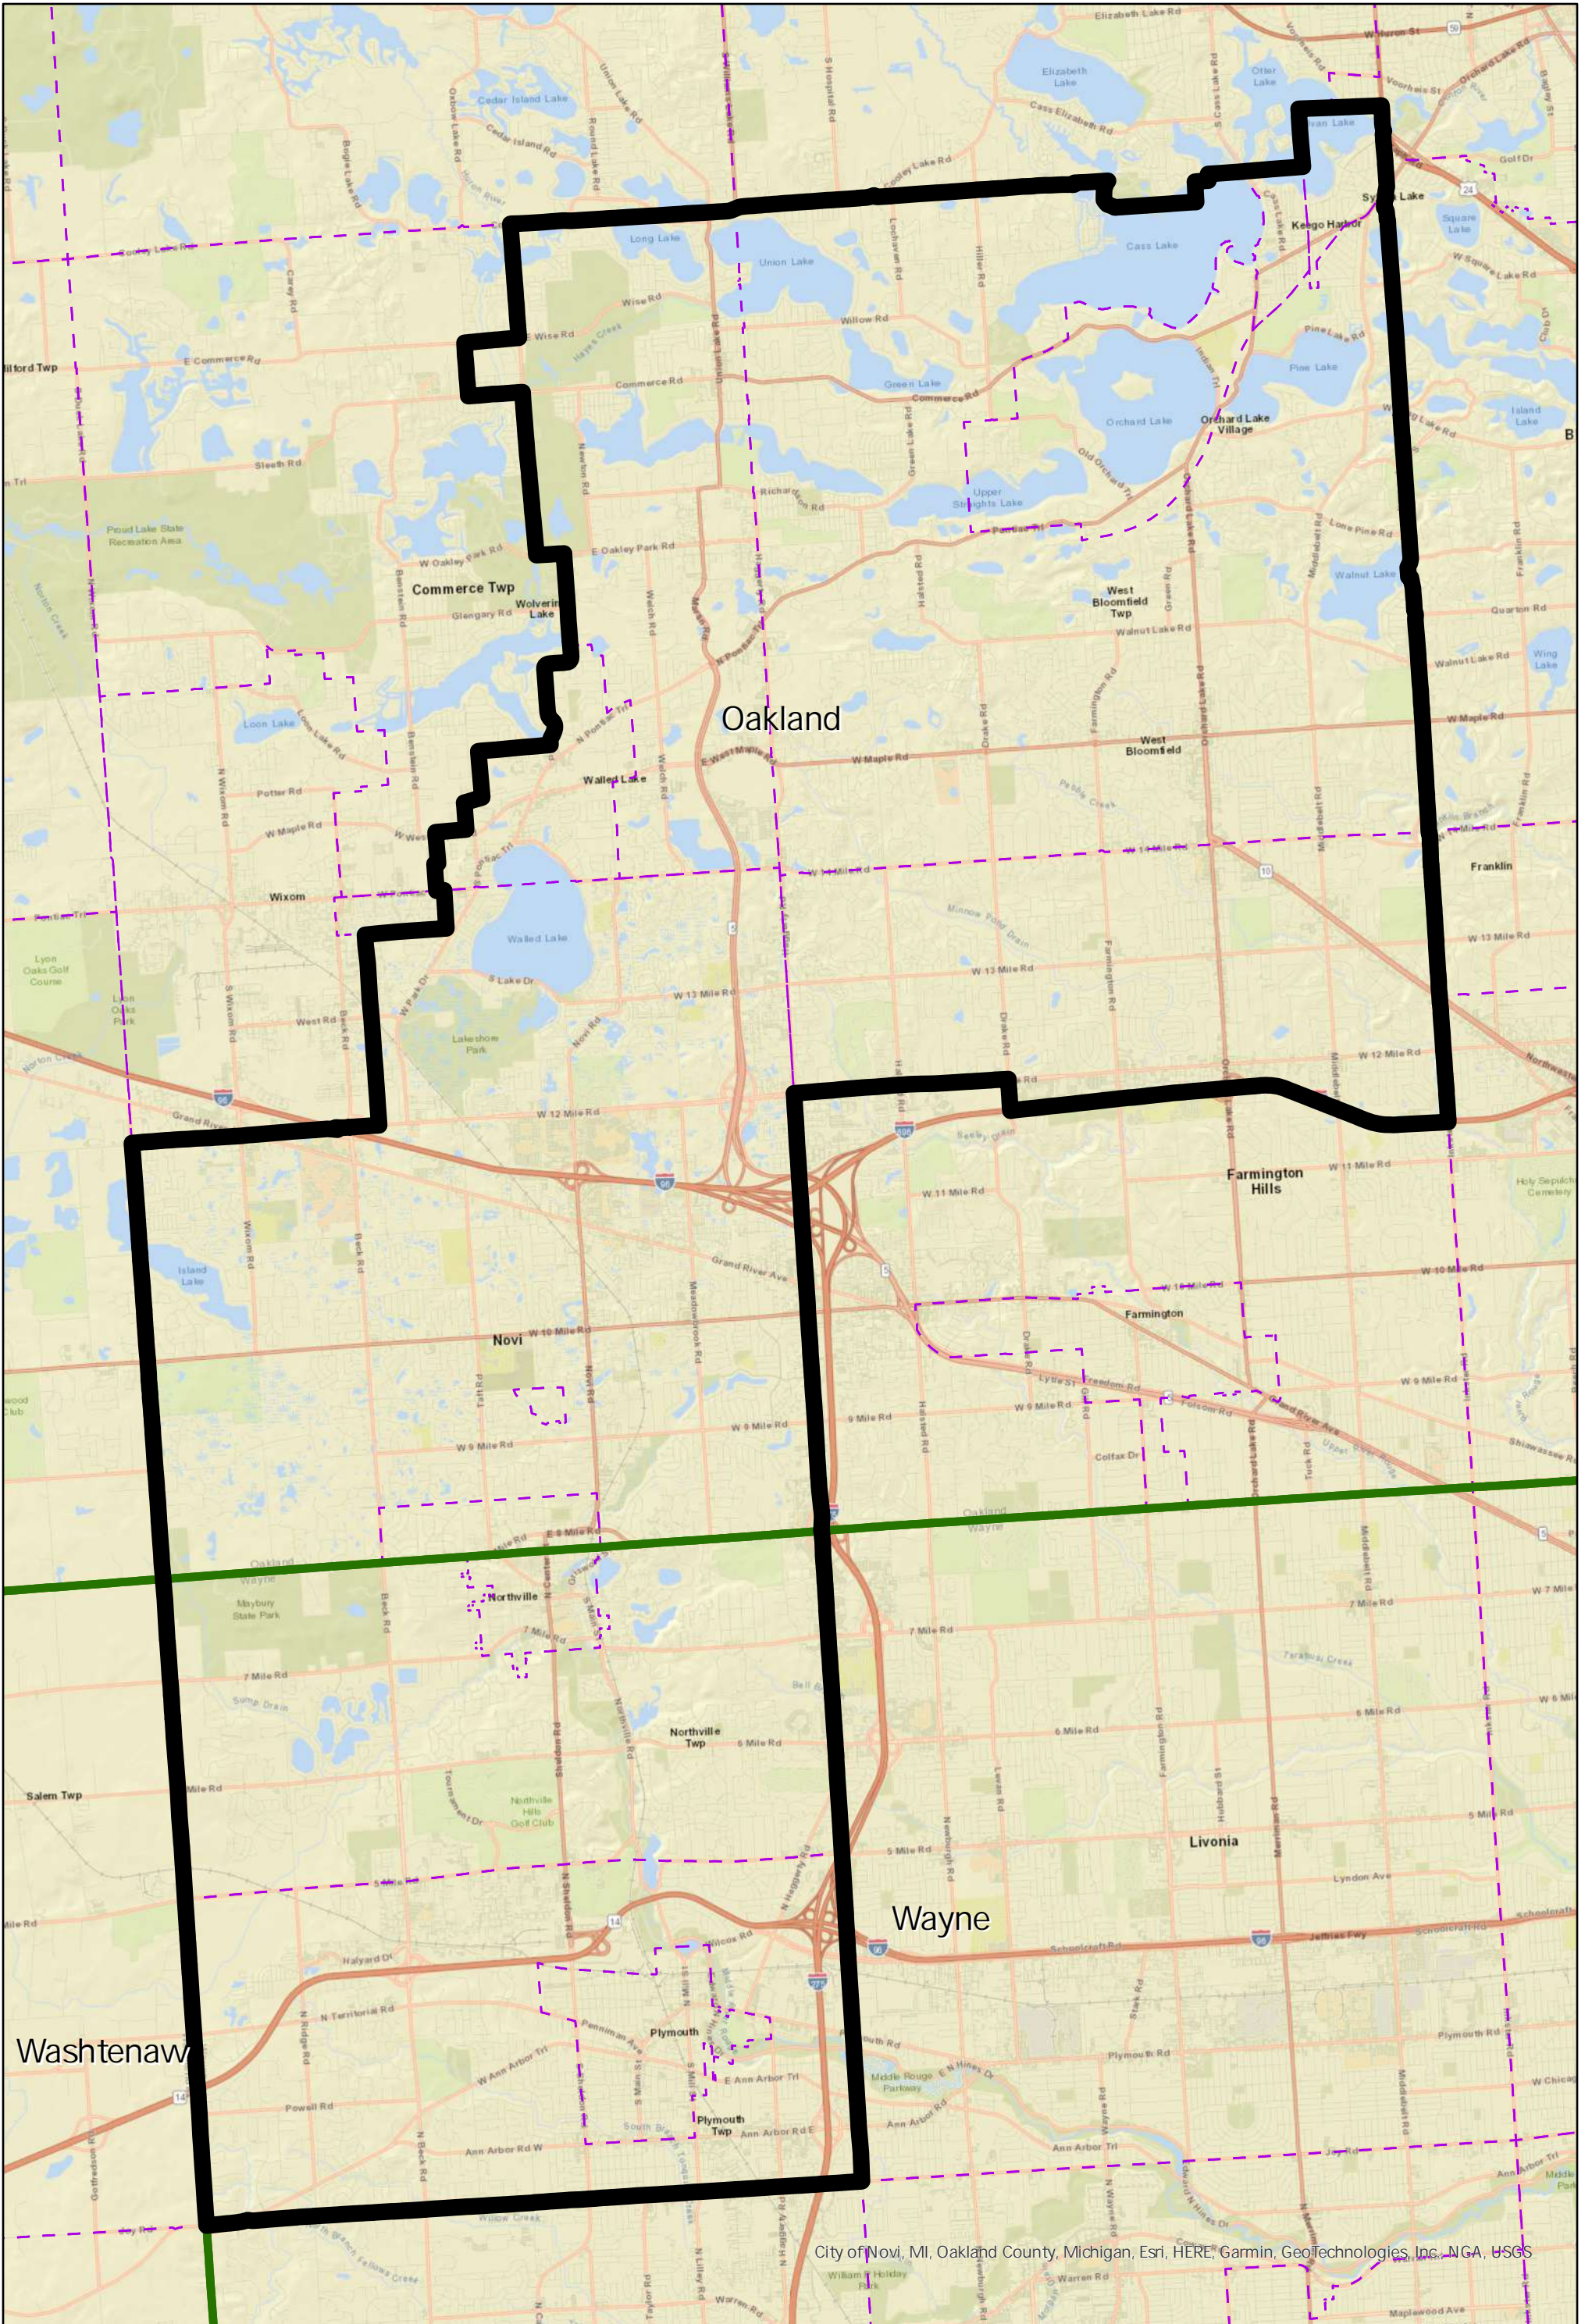

Linden Senate District 13, Michigan

City of Novi, MI, Oakland County, Michigan, Esri, HERE, Garmin, GeoTechnologies, Inc., NGA, USGS

 Linden Senate Districts  Counties  Townships

Election  Data Services

0 0.75 1.5 3 Miles