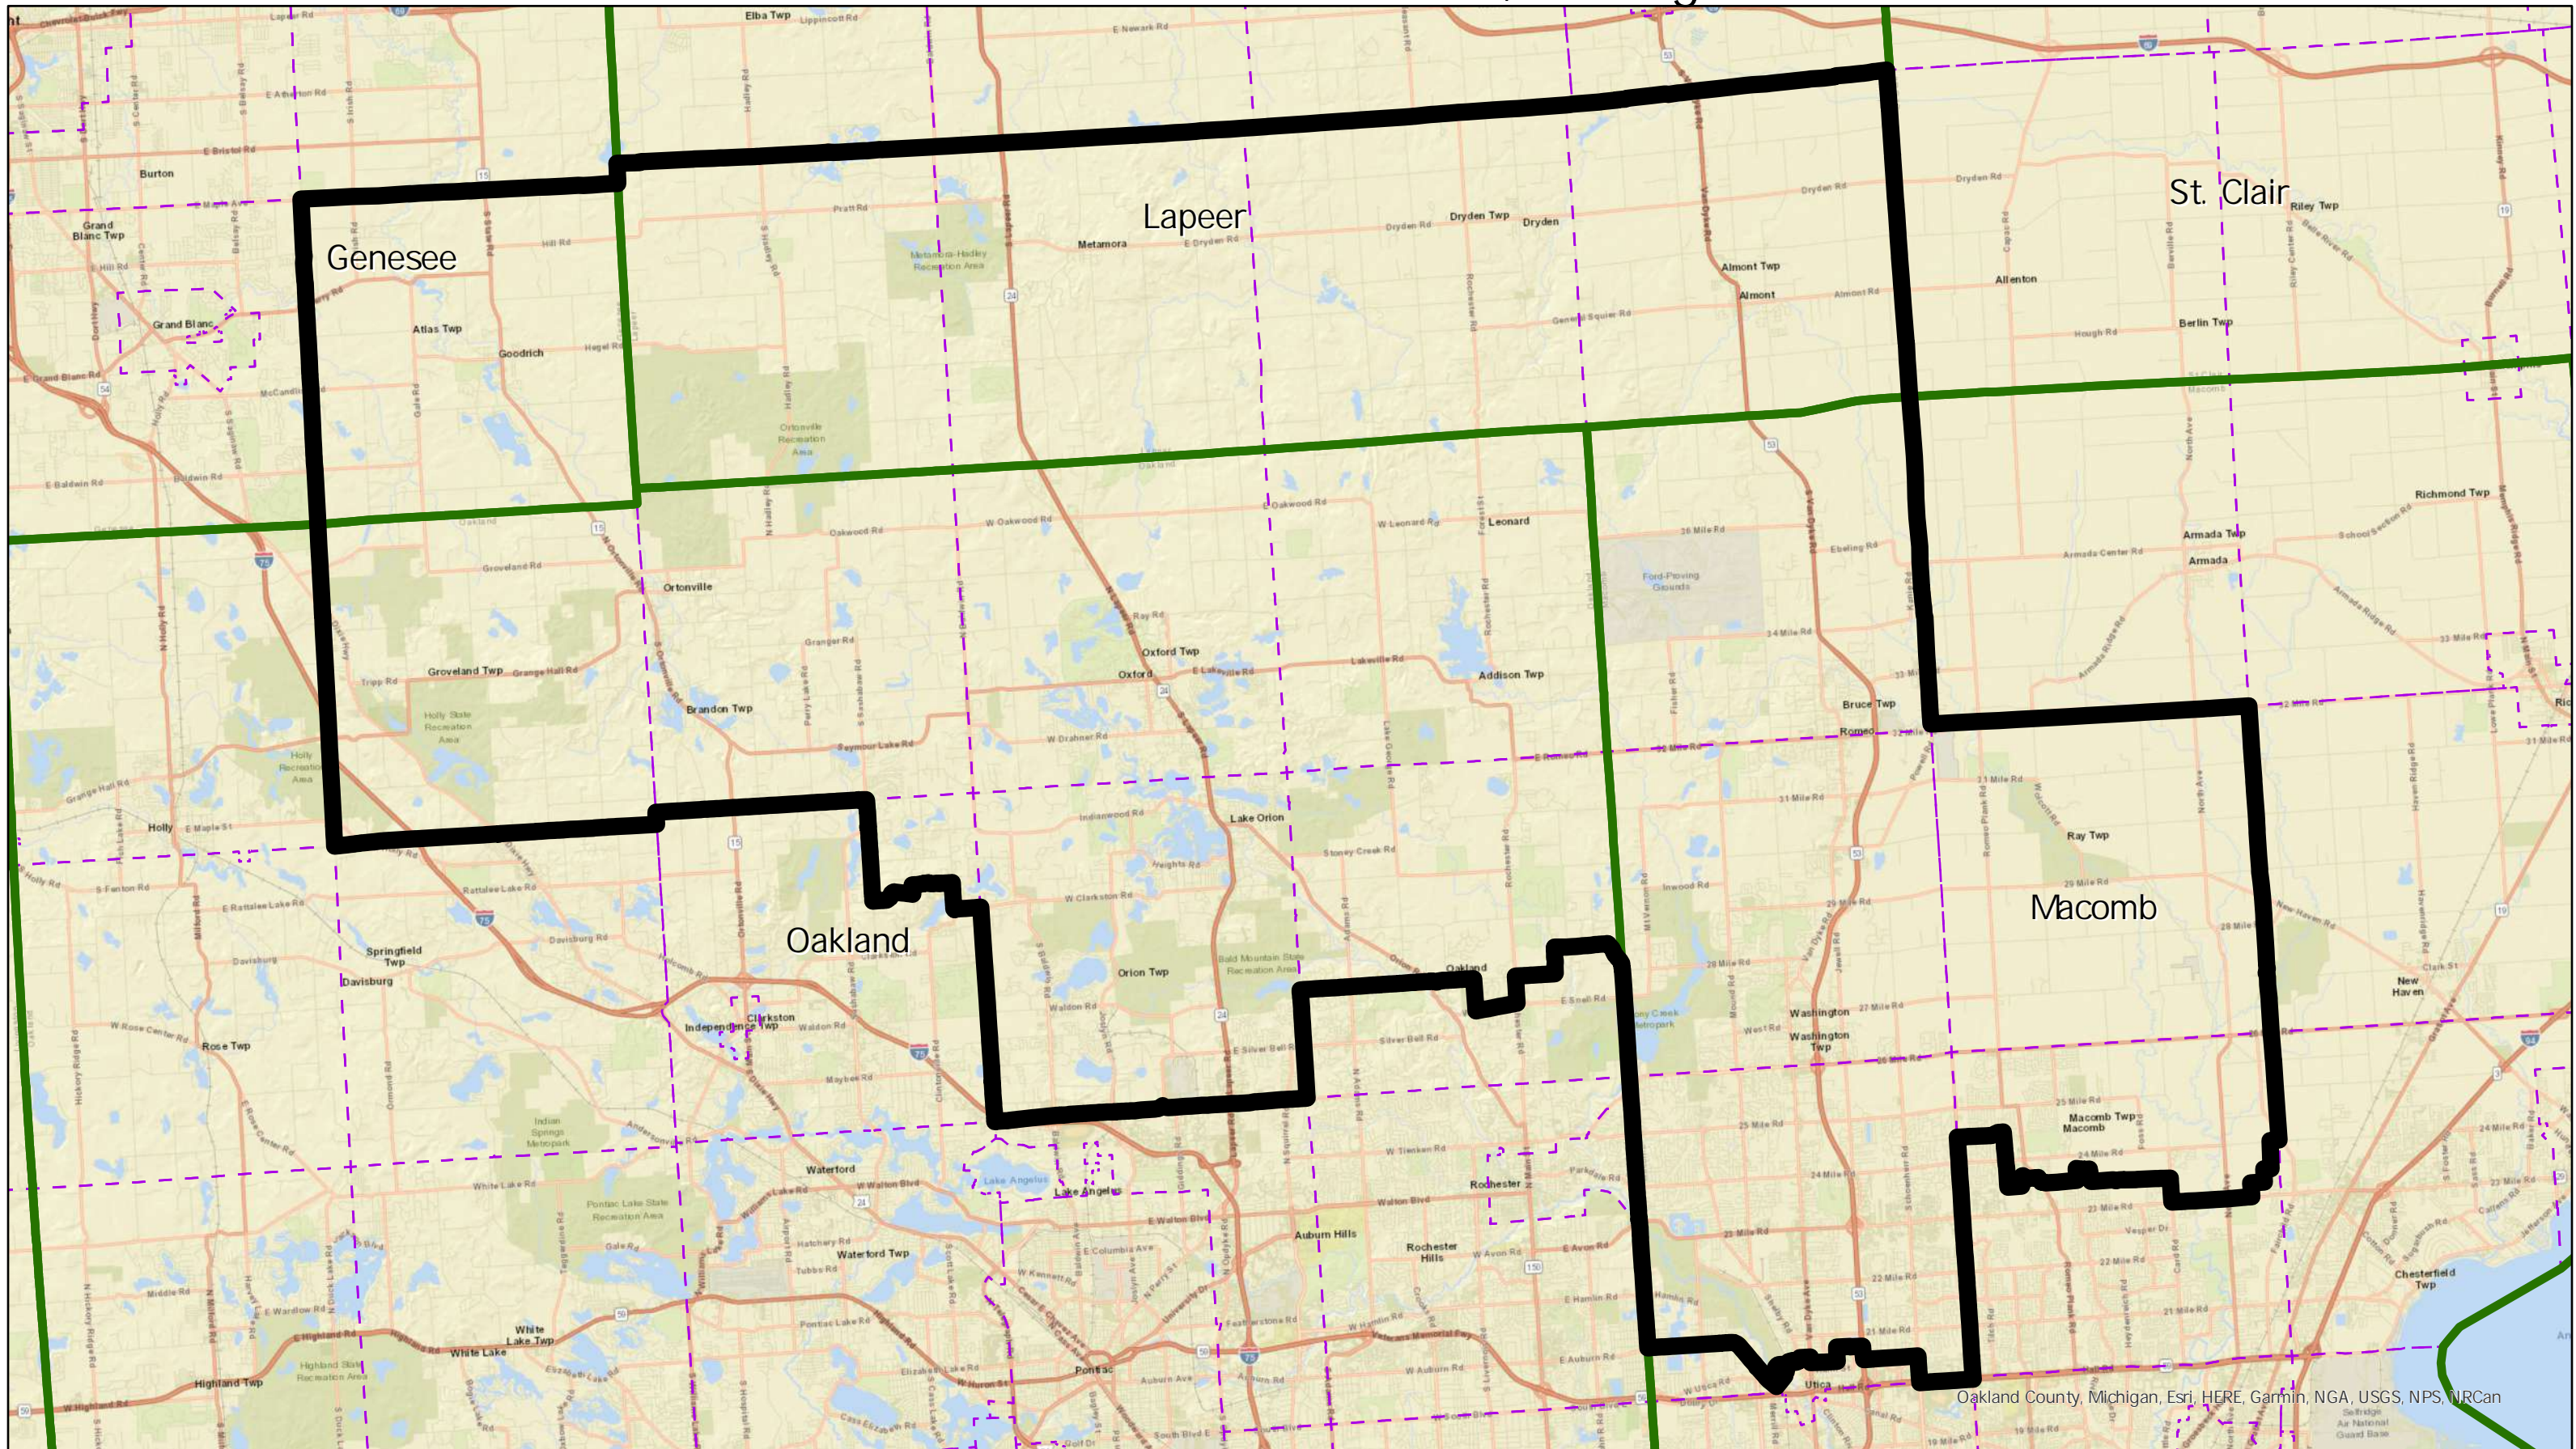

Linden Senate District 24, Michigan

Oakland County, Michigan, Esri, HERE, Garmin, NGA, USGS, NPS, JRCan

Election Data Services

 Linden Senate Districts  Counties  Townships