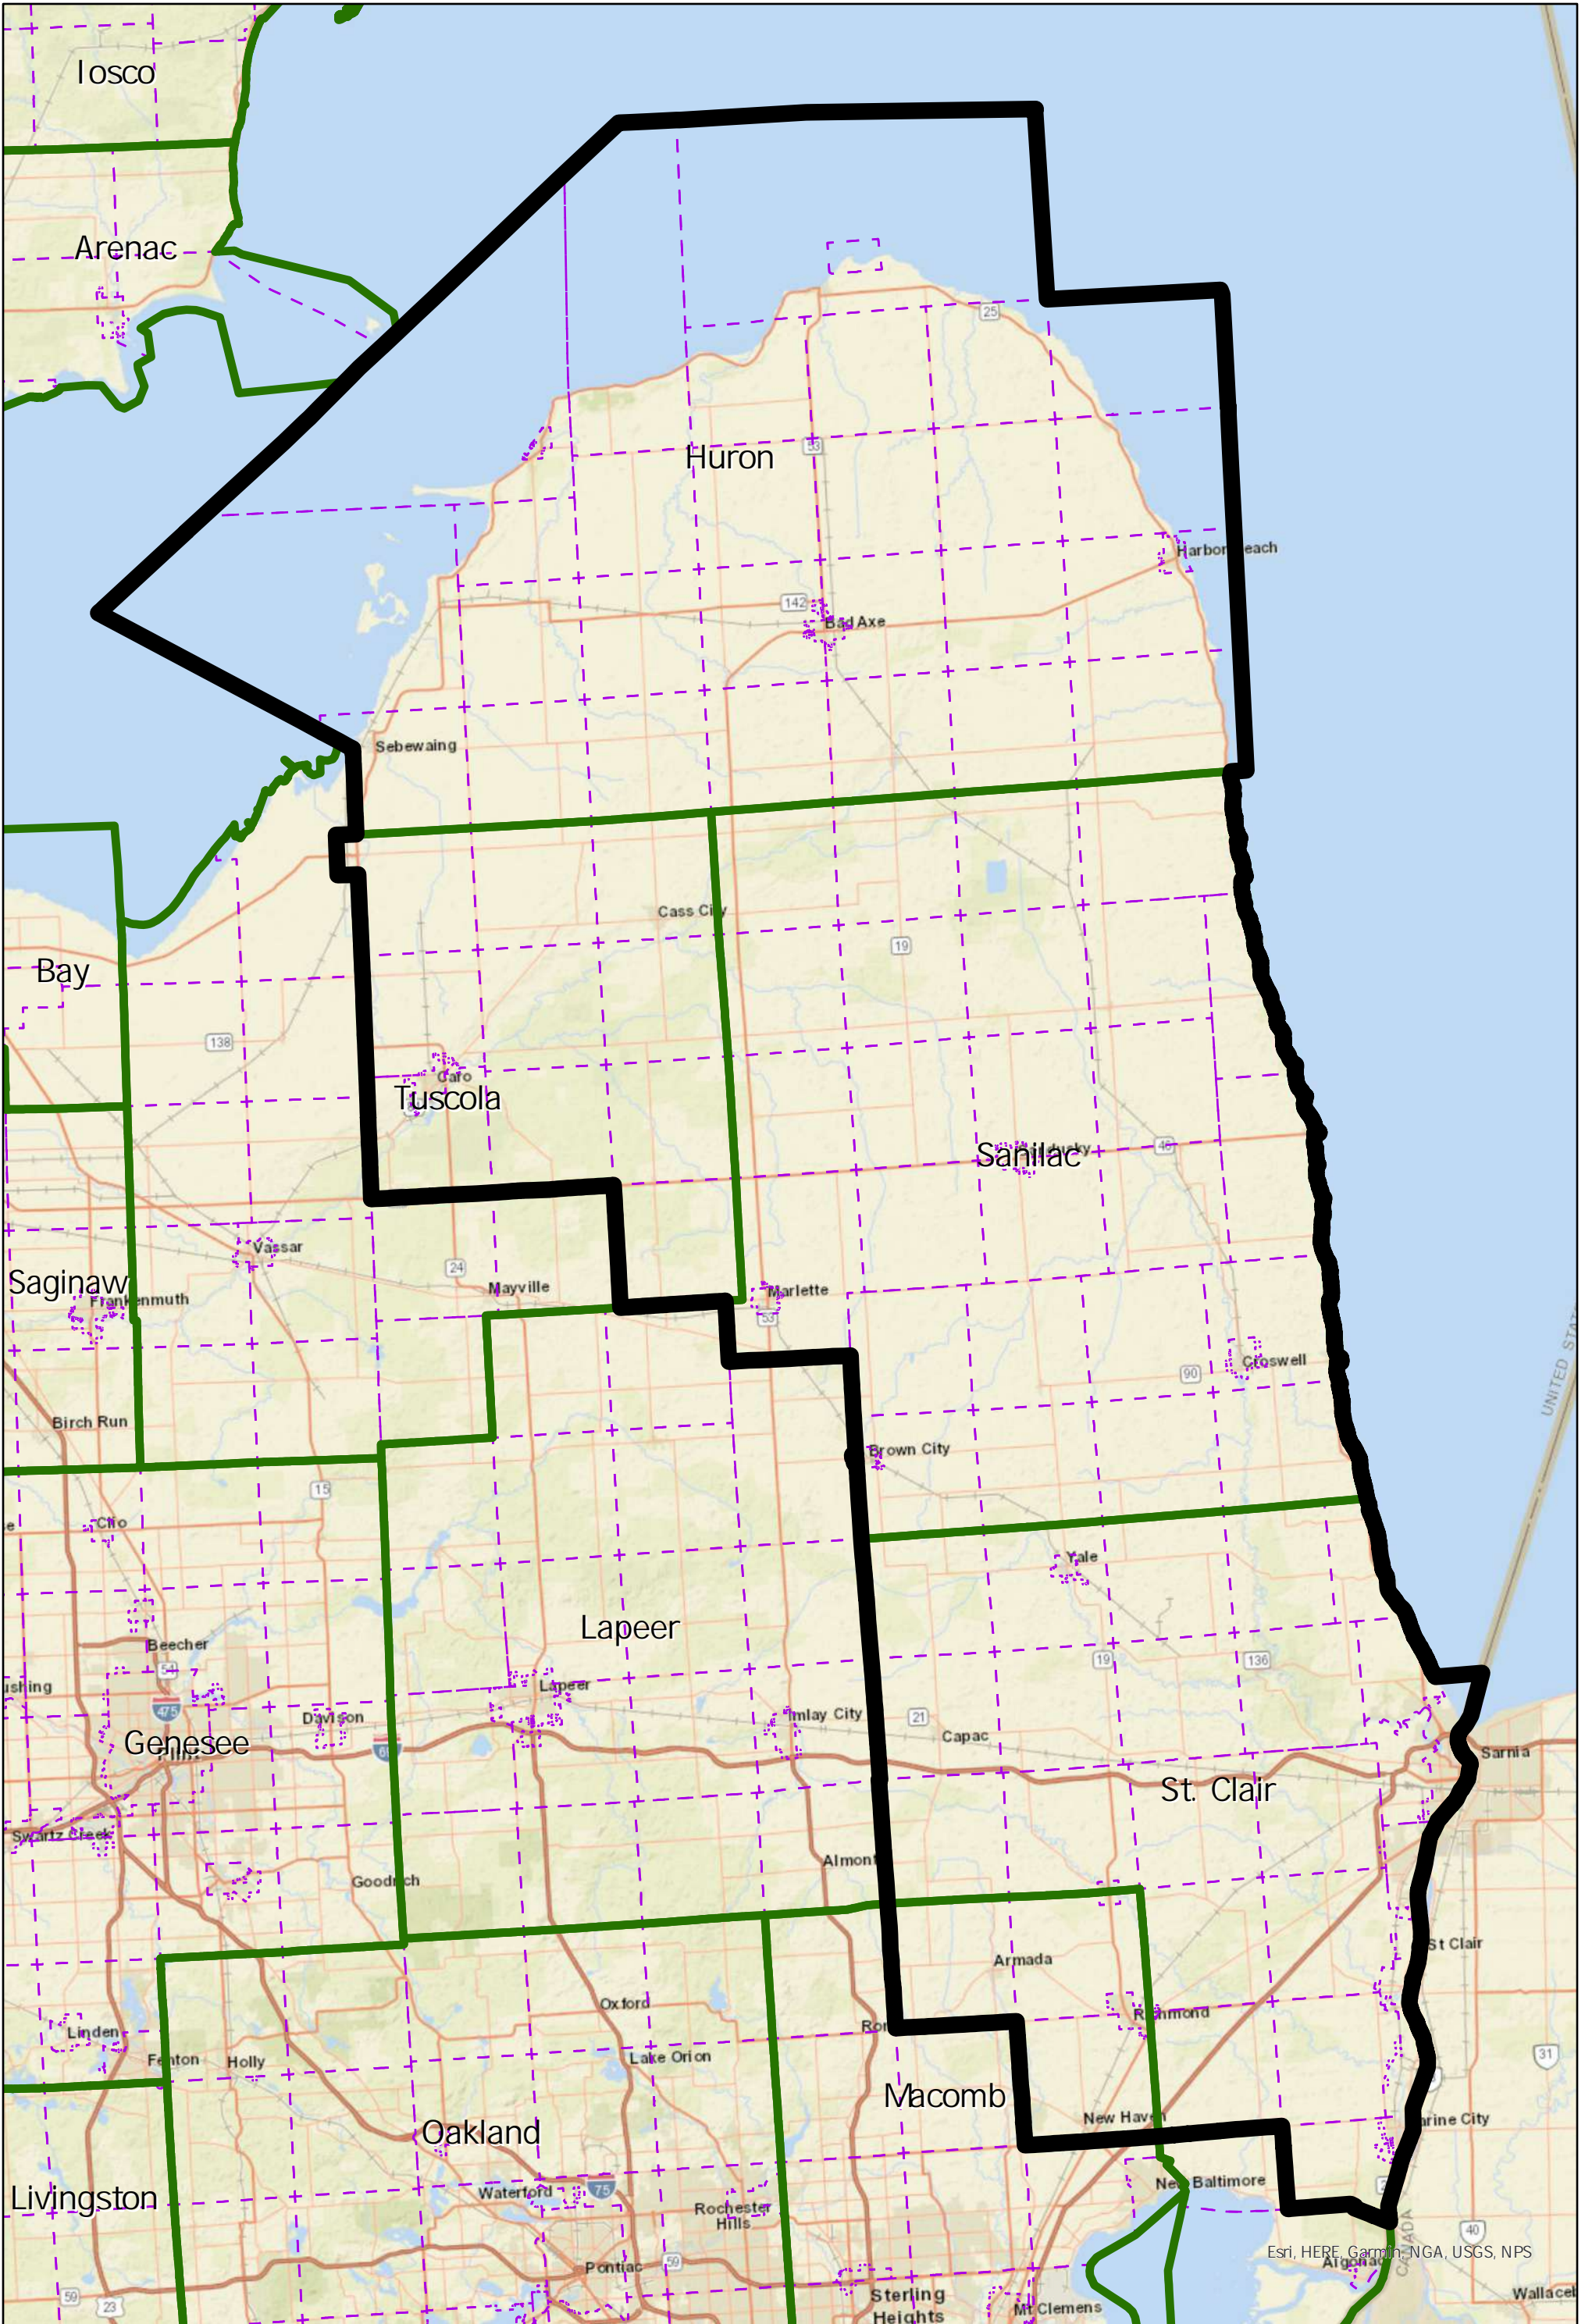

Linden Senate District 25, Michigan

 Linden Senate Districts  Counties  Townships

Election  Data Services

0 4.25 8.5 17 Miles