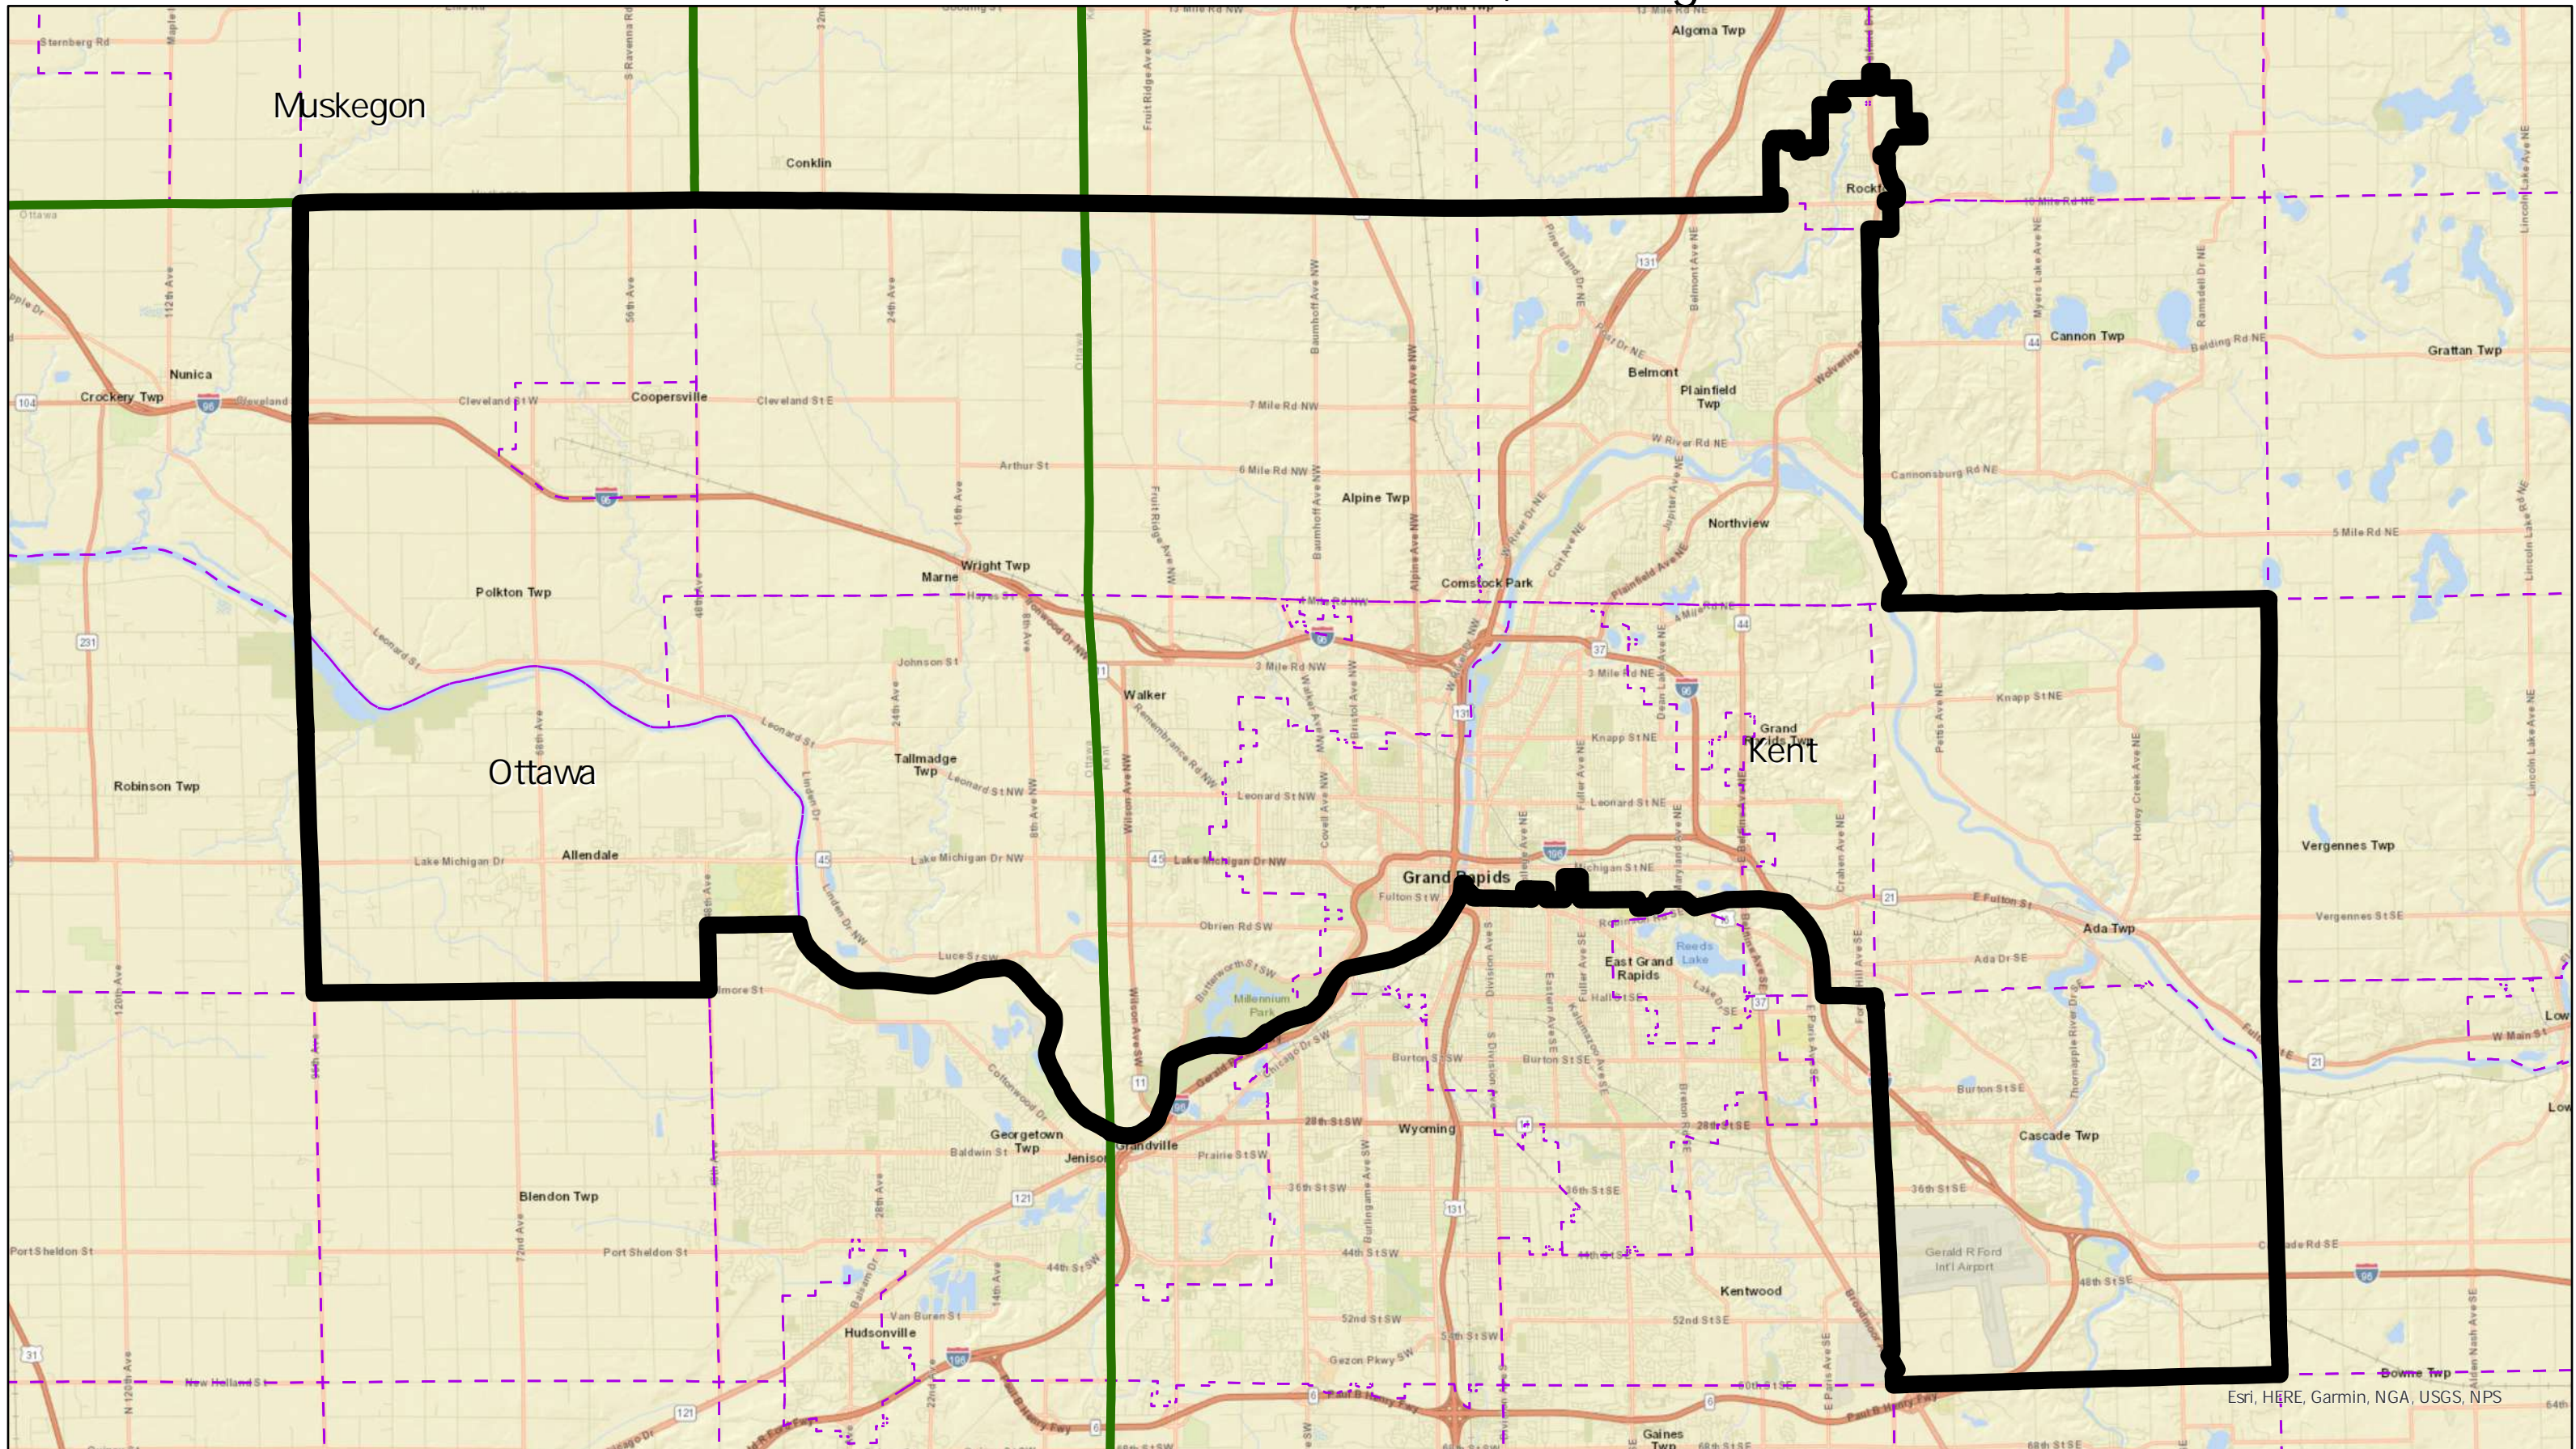

Linden Senate District 30, Michigan

Esri, HERE, Garmin, NGA, USGS, NPS

Election Data Services

Legend for the map:

- Linden Senate Districts
- Counties
- Townships